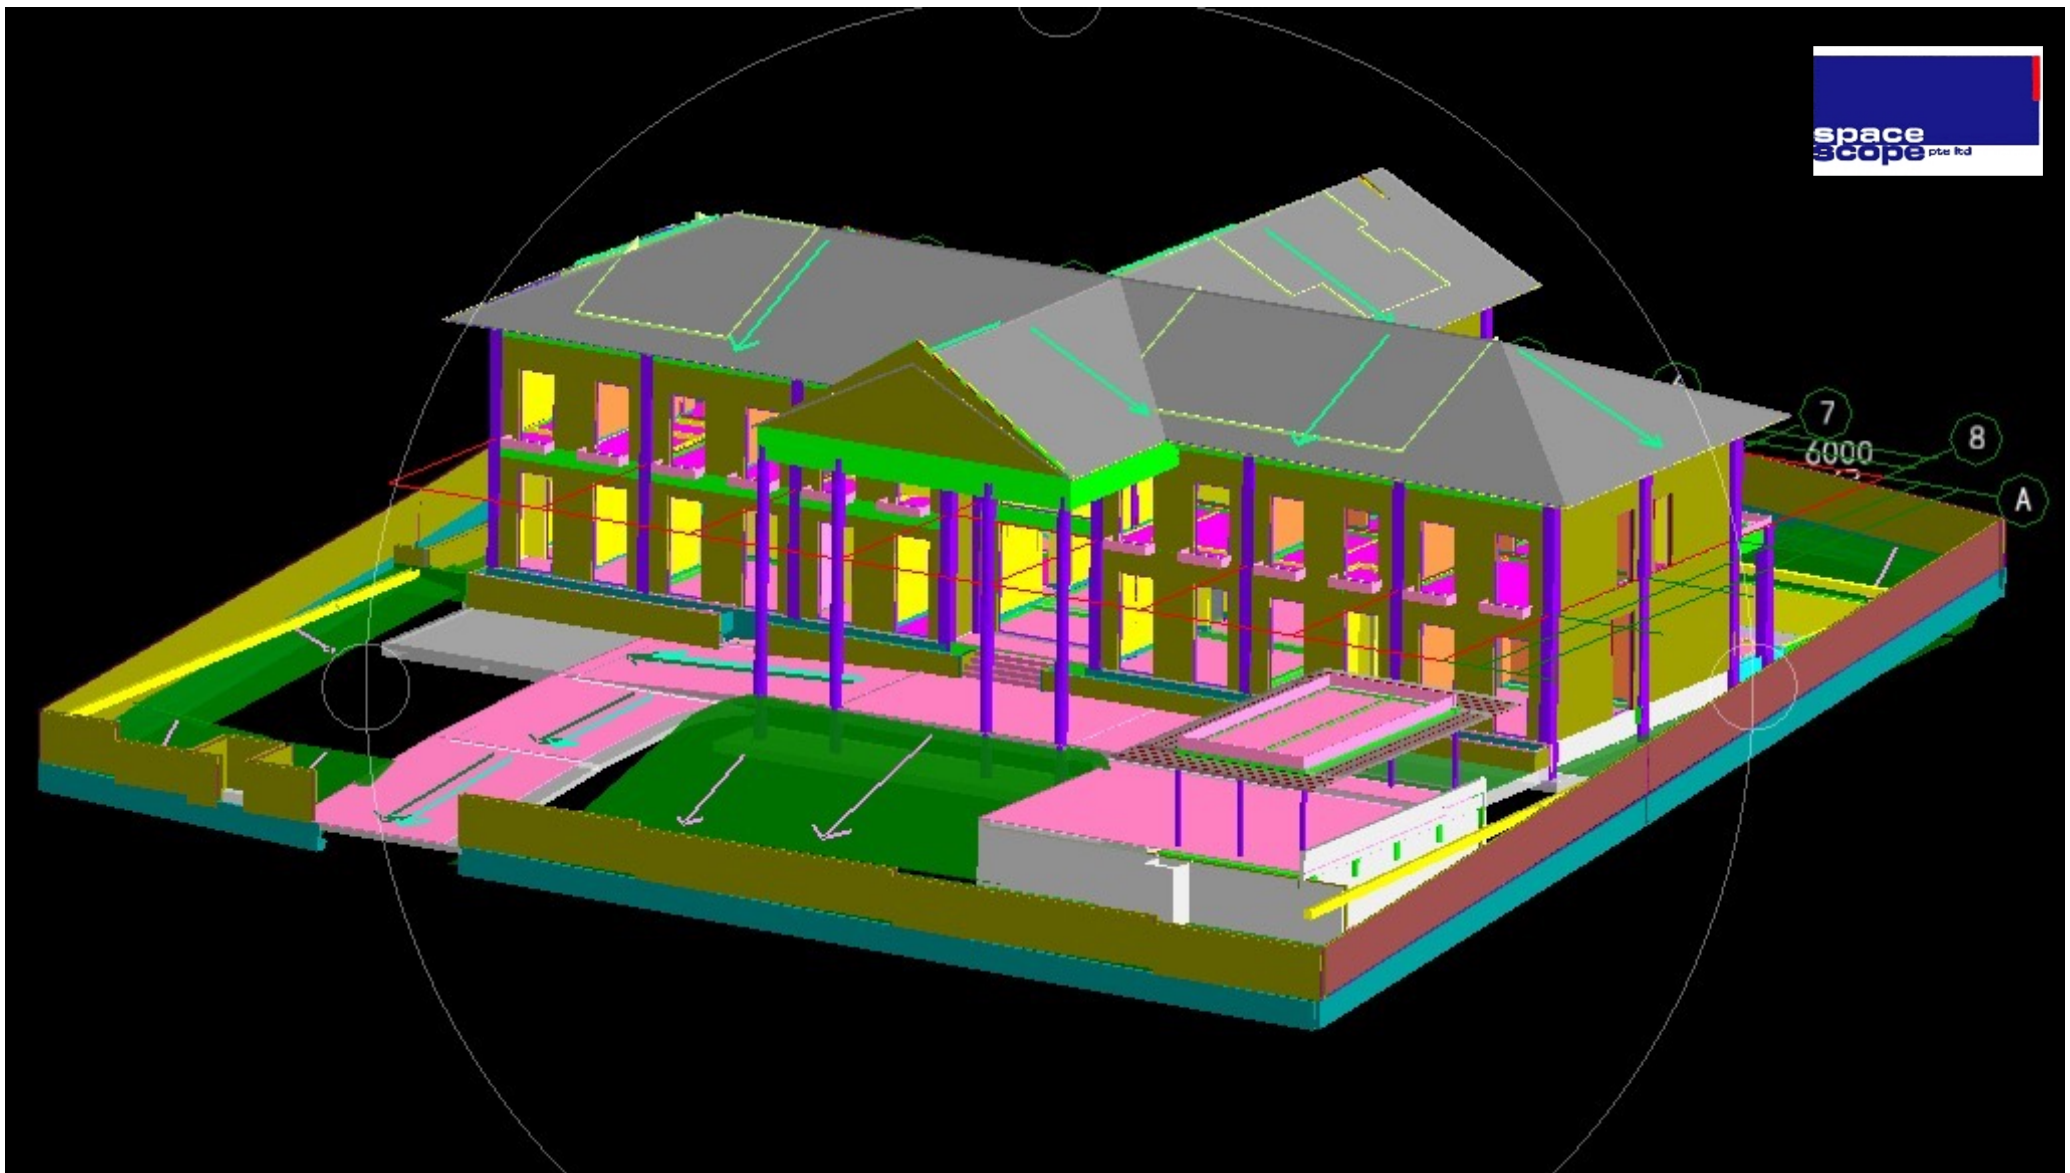

2016

The Adventus developed an integrated platform for project management.

2020

The Adventus developed a leaner mobile app for project management.

Cubicost by Glodon

Graphisoft Archicad

ALL

Mobile App for Project Management

Challenges Faced

Familiarity with Autocad 2D and Sketch Up

Lack of True Compatibility

Low Degree of Collaboration

Lack of Skills

A photograph of a modern building's courtyard at night. The building has multiple levels with large glass windows and balconies. The interior lights are on, and the courtyard floor is wet, reflecting the lights. A white banner with the text 'Thank You' is overlaid at the bottom.