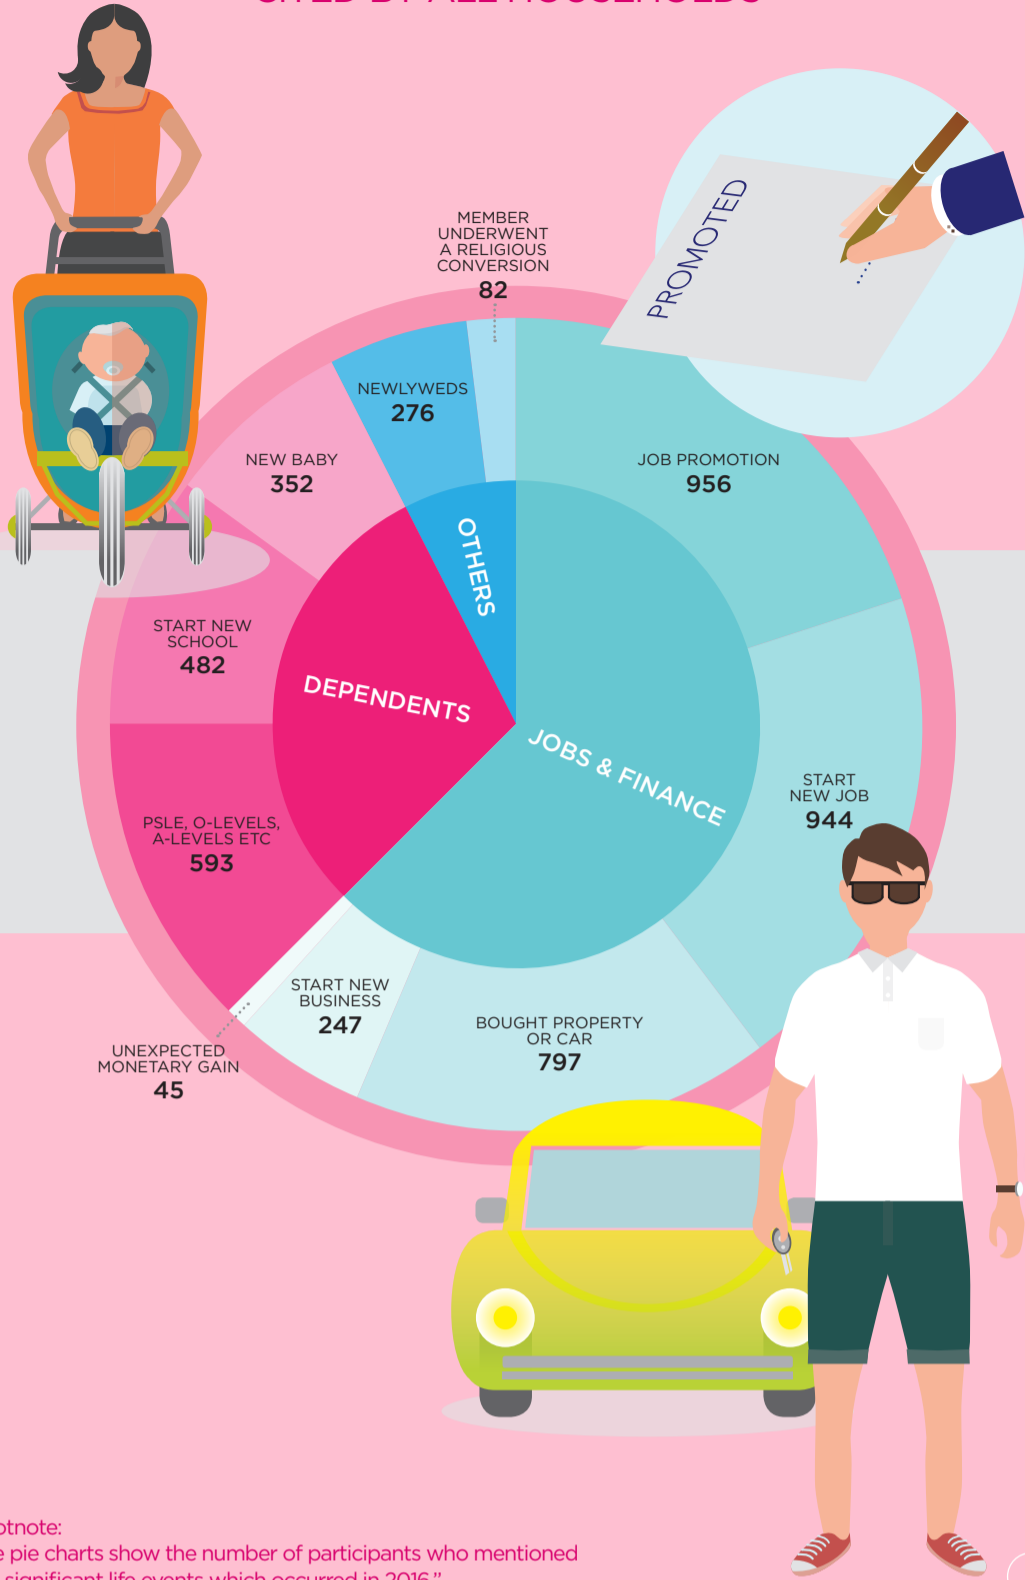

# SINGAPORE PANEL STUDY ON SOCIAL DYNAMICS

FINDINGS FROM WAVE 2 OF THE STUDY

## TOP 10 MOST POSITIVE LIFE EVENTS CITED BY ALL HOUSEHOLDS

## TOP 10 MOST NEGATIVE LIFE EVENTS CITED BY ALL HOUSEHOLDS