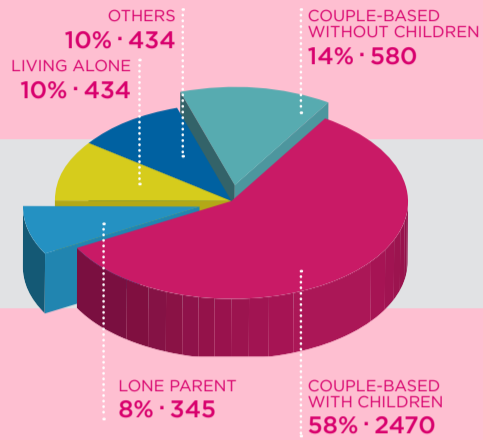

Living Arrangements