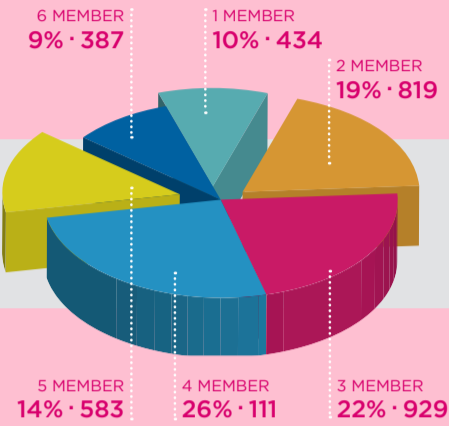

Household Size