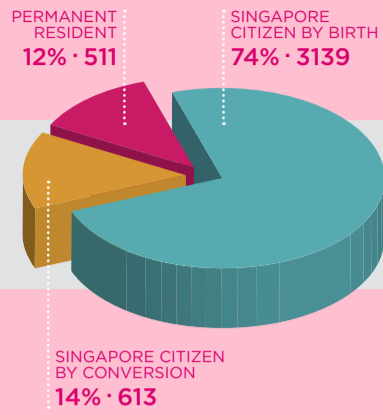

# WHO MAKES UP OUR PANEL?

TOTAL NUMBER OF RESIDENT HEADS OF HOUSEHOLDS (HOHS)  
BASED ON SPSSD WAVE 2 IN 2016 = 4263

## Resident Status