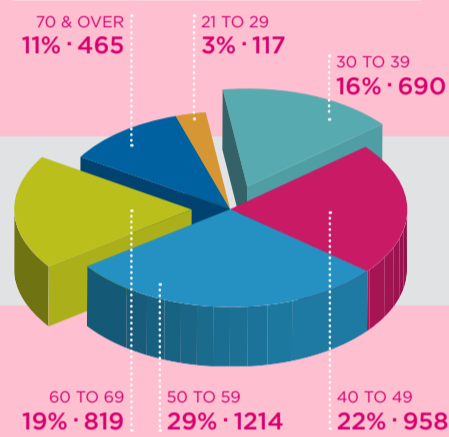

# WHO MAKES UP OUR PANEL?

TOTAL NUMBER OF RESIDENT HEADS OF HOUSEHOLDS (HOHS)  
BASED ON SPSSD WAVE 2 IN 2016 = 4263

## Gender

## Household Size

## Age Group