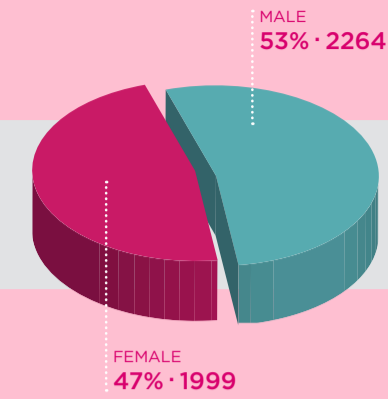

WHO MAKES UP OUR PANEL?

TOTAL NUMBER OF RESIDENT HEADS OF HOUSEHOLDS (HOHS)
BASED ON SPSSD WAVE 2 IN 2016 = 4263

Resident Status

Gender

Household Size

Living Arrangements

Age Group

Dwelling Type

2

Thank you for being a part of the Singapore Panel Study on Social Dynamics (SPSSD). Your participation has been integral to our survey, which aims to understand challenges related to family cohesion and functioning. Your responses will help to shape robust and relevant social policies for Singaporeans.

Since 2015, we have conducted three waves of data collection and would like to share the findings from the Wave 2 survey with you. These findings are based on responses from the Heads of Households, about family relationships, social mobility and societal attitudes relevant to national identity.

My team and I would like to thank you for your continued support.

Dr Leong Chan-Hoong
Principal Investigator
Singapore Panel Study on Social Dynamics
June 2018

1

SINGAPORE PANEL STUDY ON SOCIAL DYNAMICS

FINDINGS FROM WAVE 2 OF THE STUDY

Questions or Comments?

Please contact IPS Social Lab at 6601 3223/ 8668 8992 or

Email: ips.soclab@nus.edu.sg

Social Lab, Institute of Policy Studies, Lee Kuan Yew School of Public Policy,
National University of Singapore, 20 Evans Road, Singapore 259365.

Translated versions of this pamphlet can be found at
<http://lkyspp.nus.edu.sg/ips/research/ips-social-lab>

© Copyright 2017 National University of Singapore. All Rights Reserved.
Please contact the IPS Social Lab if you would like to reproduce this material
for non-commercial purposes.