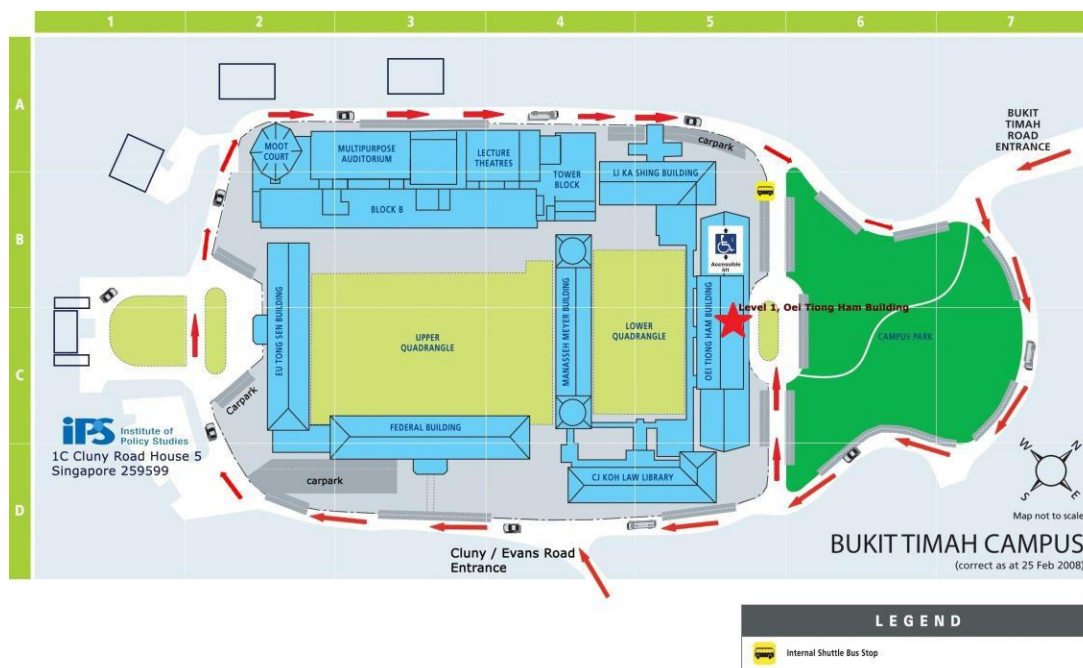

From Bukit Timah Road, enter the LKYSPP campus, go uphill and turn left onto the one-way ring road that encircles the campus. Take an immediate right to enter the carpark at the front of the Oei Tiong Ham building.

### **Location Map**

**Entry into the Lobby, Oei Tiong Ham Building:**

Please enter the Oei Tiong Ham Building via the carpark. Walk up the stairs and through the glass door and you will arrive at the lobby.

Turn left at the main entrance and walk down to the end of the lobby to take the lift up to **Level 3 (Wing A)**.

ACI is located on the left of the lift. The door bell is on the left of the glass sliding door.