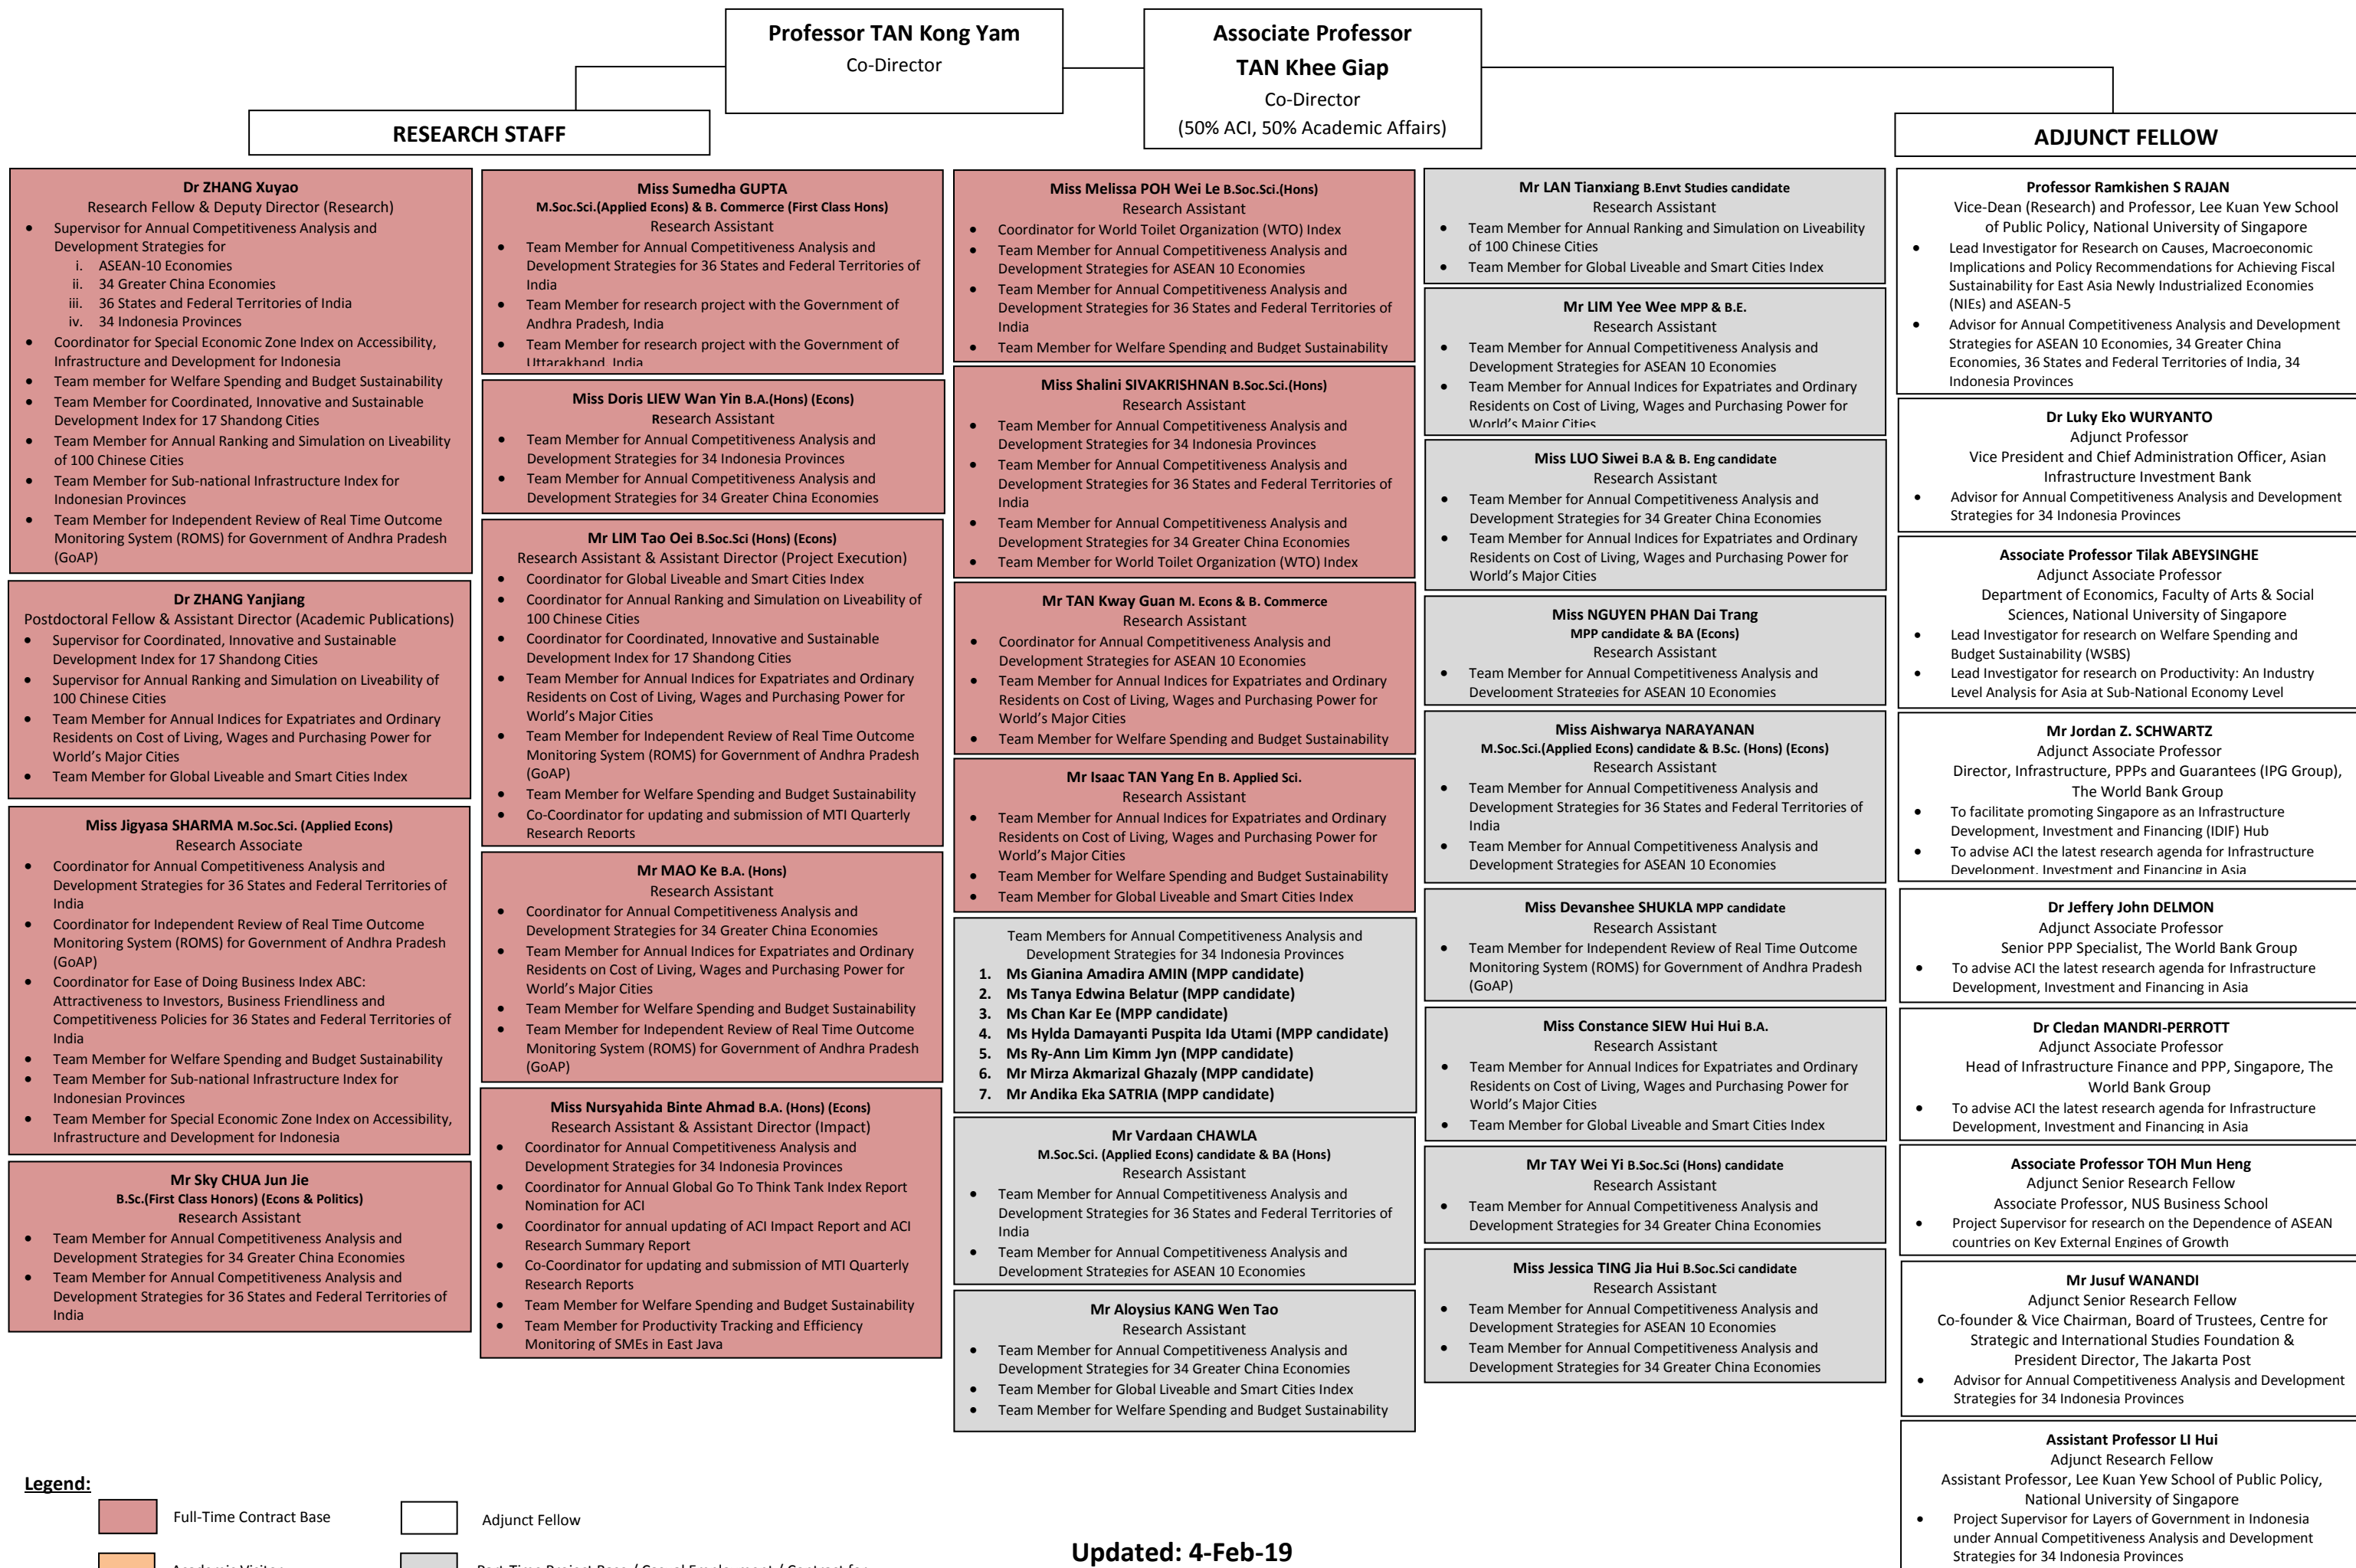

CORPORATE STRUCTURE OF ASIA COMPETITIVENESS INSTITUTE (Research Staff, Adjunct Fellow) – as of 4 February 2019

Updated: 4-Feb-19
Vetted By: Co-Director, ACI