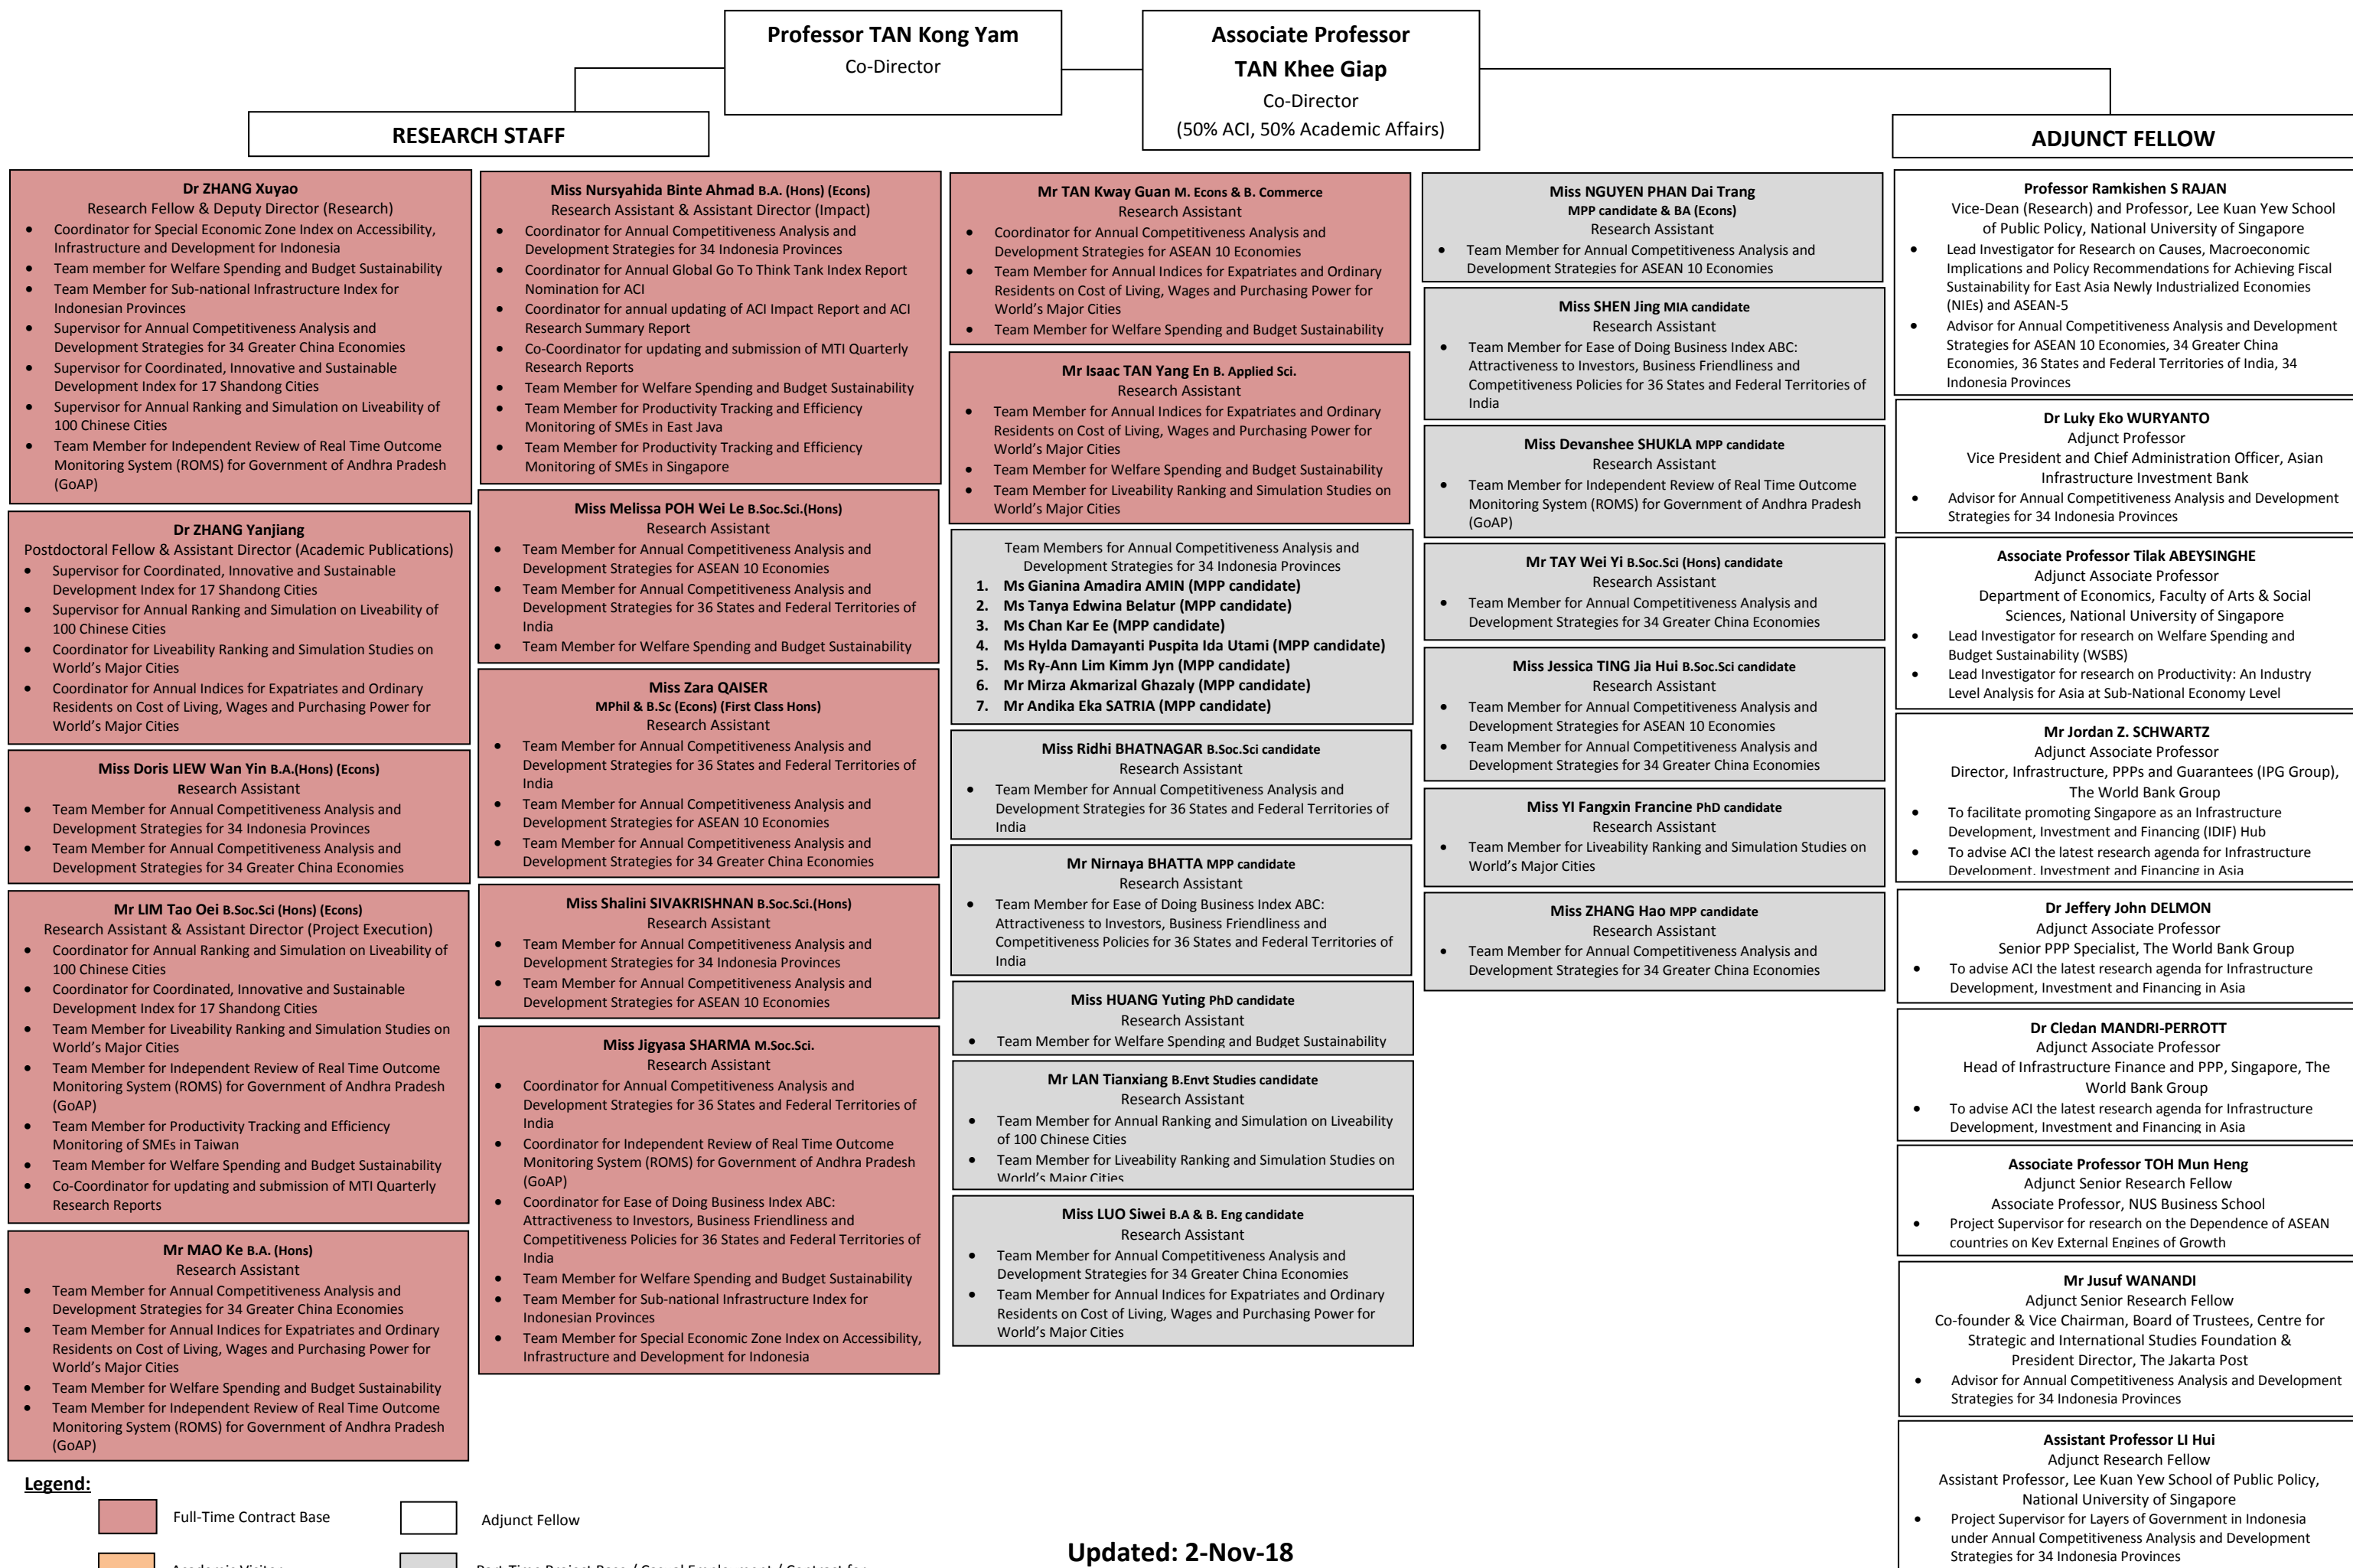

CORPORATE STRUCTURE OF ASIA COMPETITIVENESS INSTITUTE (Research Staff, Adjunct Fellow) – as of 2 November 2018

Updated: 2-Nov-18
Vetted By: Co-Director, ACI