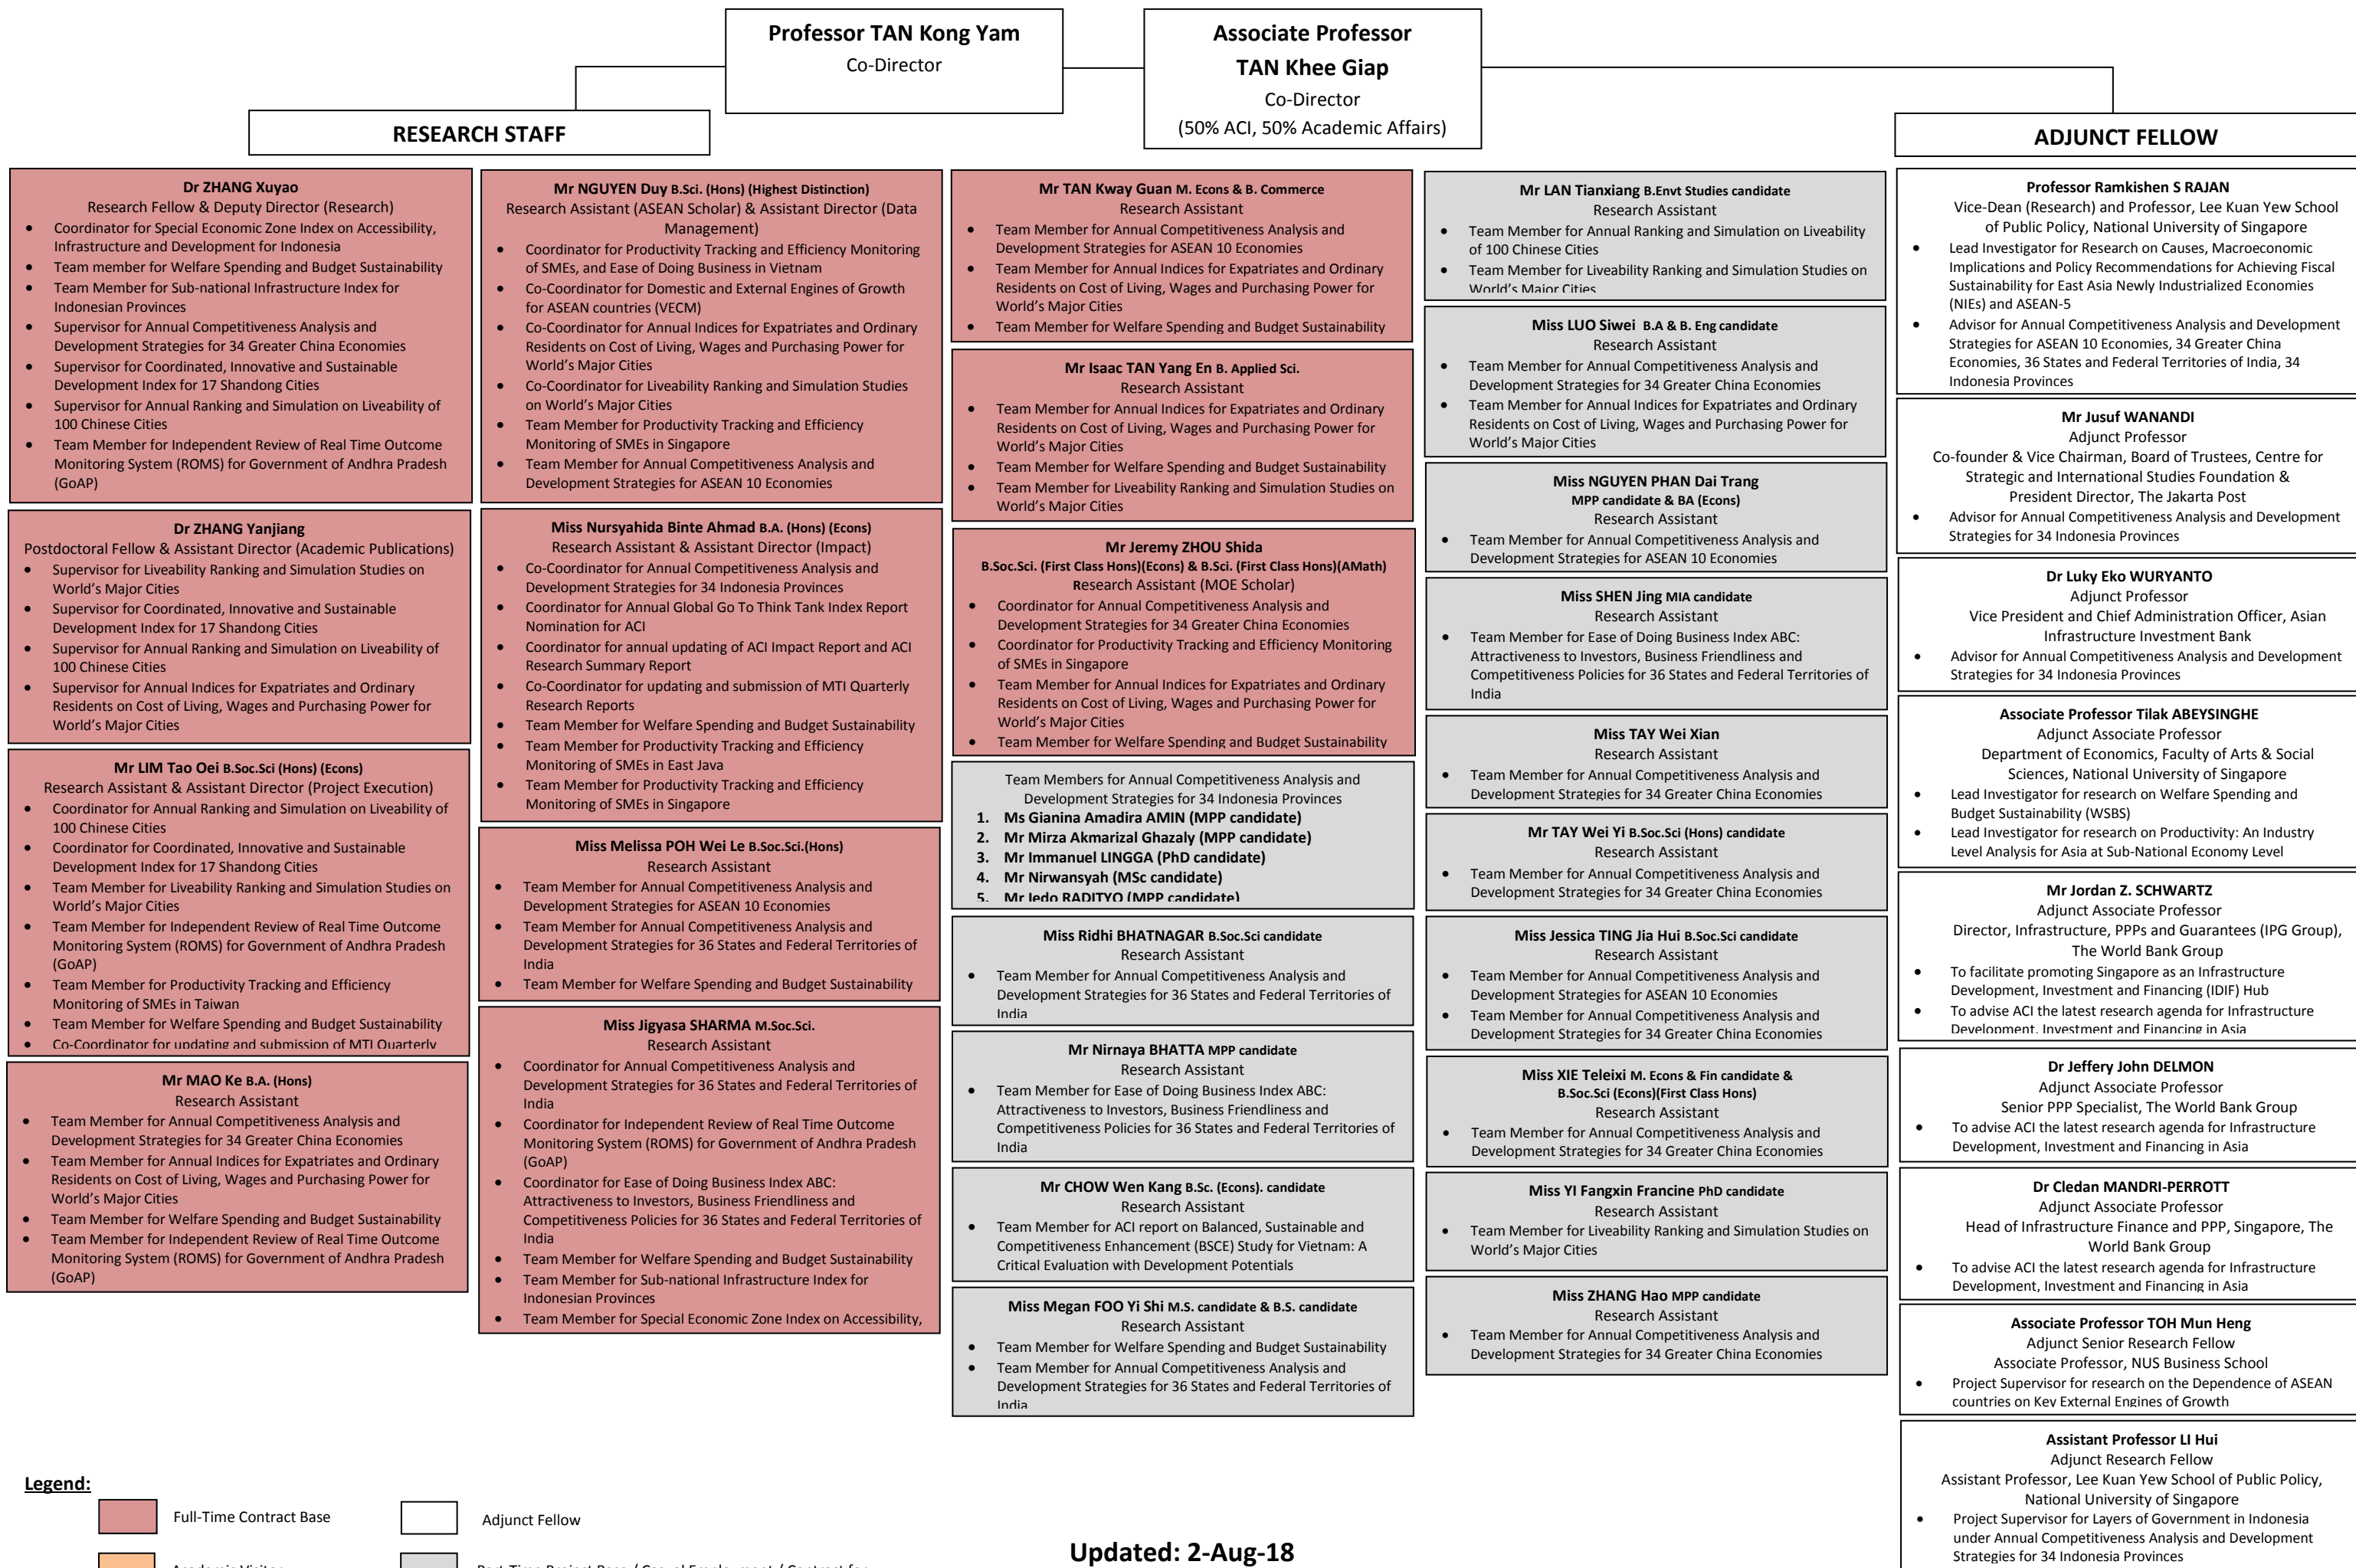

# CORPORATE STRUCTURE OF ASIA COMPETITIVENESS INSTITUTE (Research Staff, Adjunct Fellow) – as of 2 August 2018

Updated: 2-Aug-18  
Vetted By: Co-Director, ACI