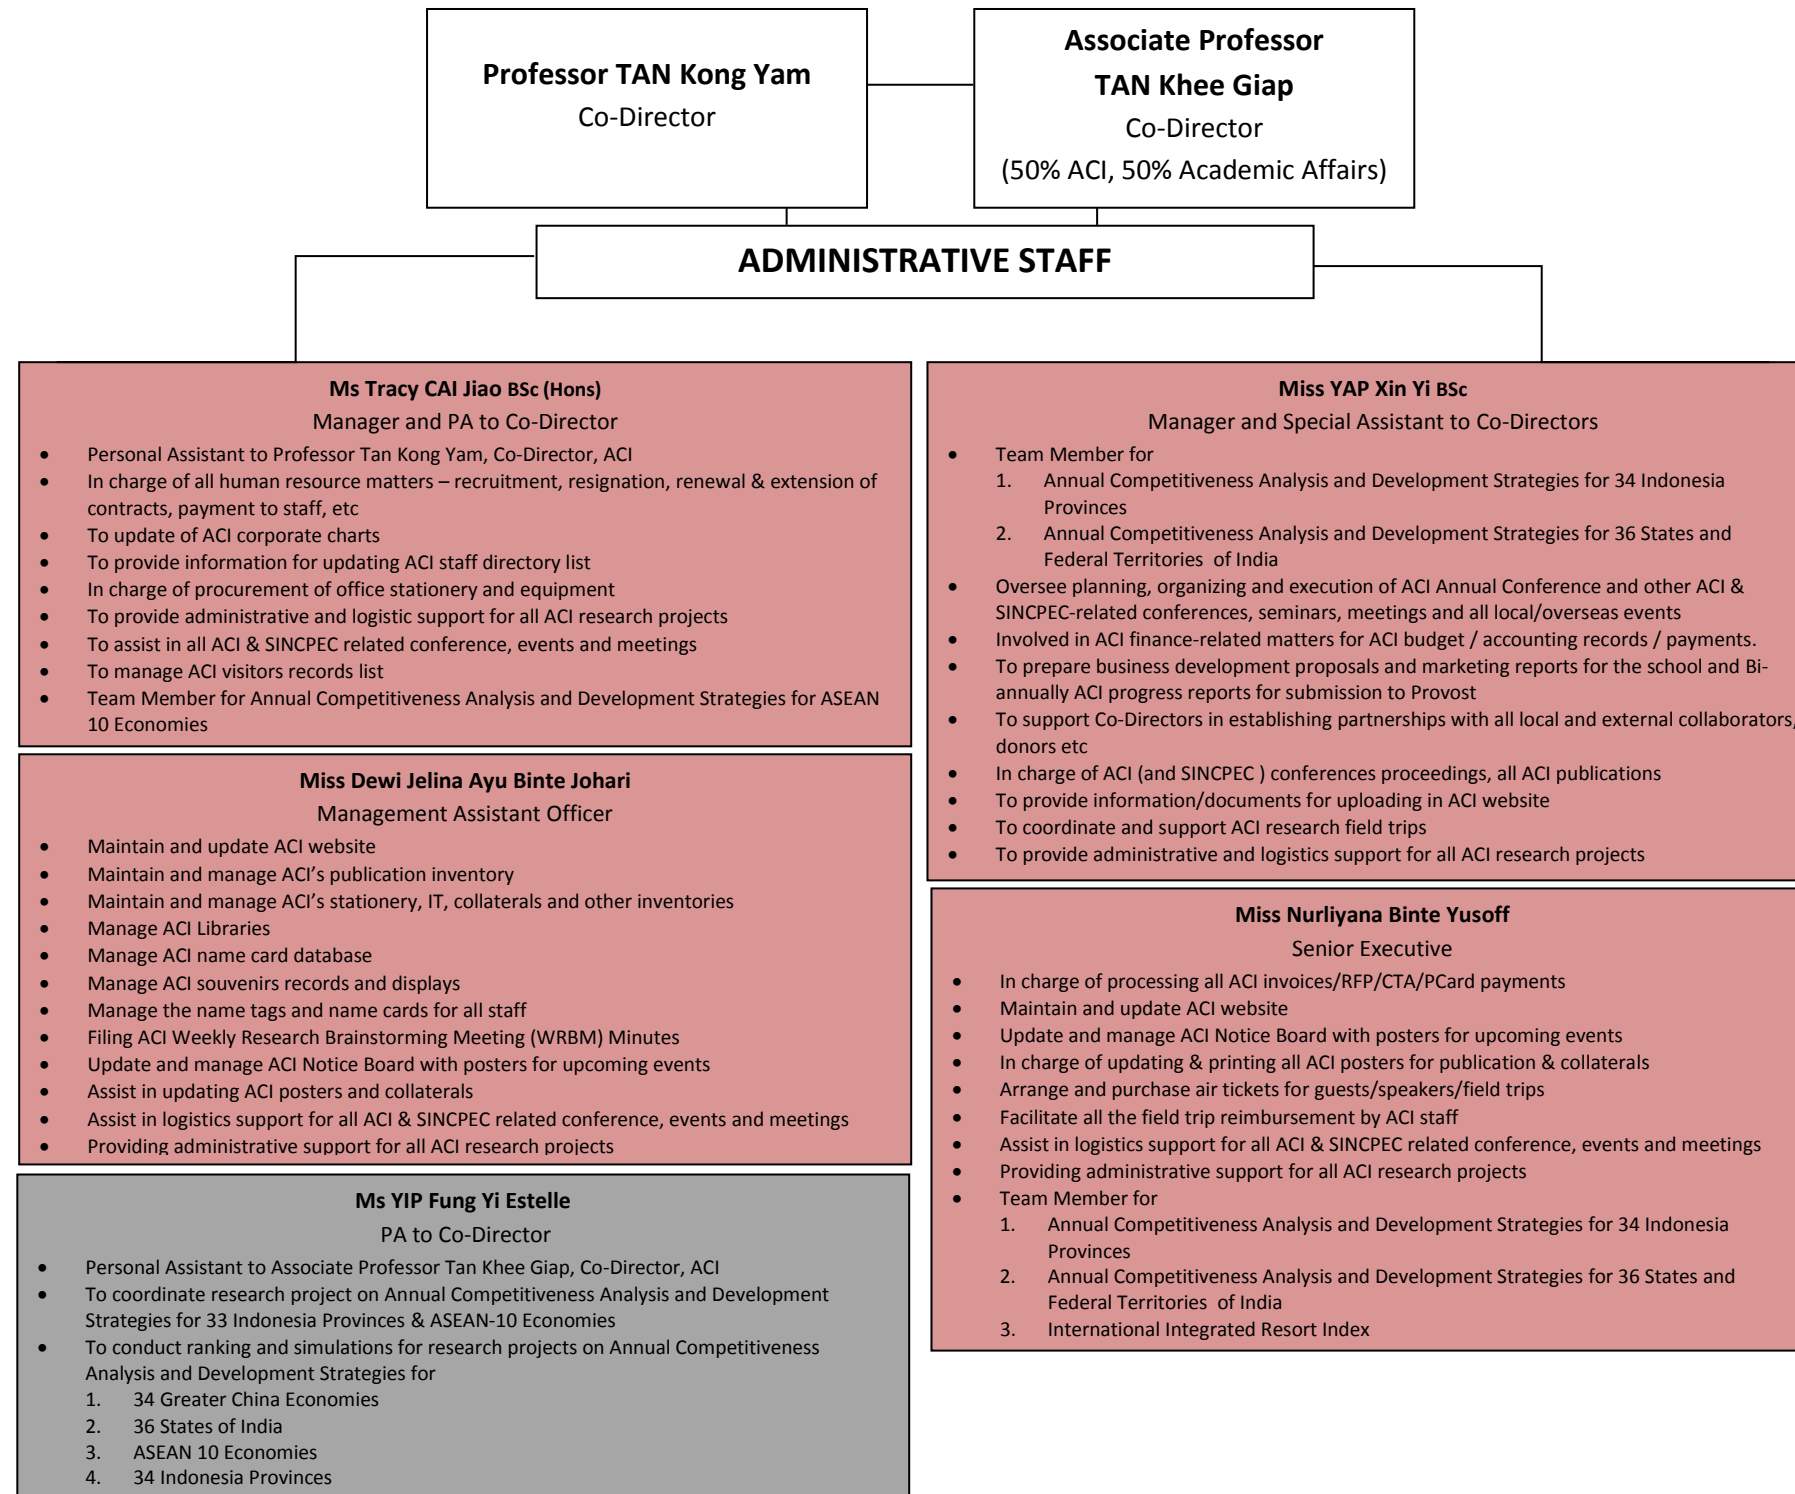

CORPORATE STRUCTURE OF ASIA COMPETITIVENESS INSTITUTE (Administrative Staff) – as of 4 March 2019

Legend:

- Full-Time Contract Base
- Full-Time Project Base (CFS)

Updated: 4-Mar-19
Vetted By: Co-Director, ACI