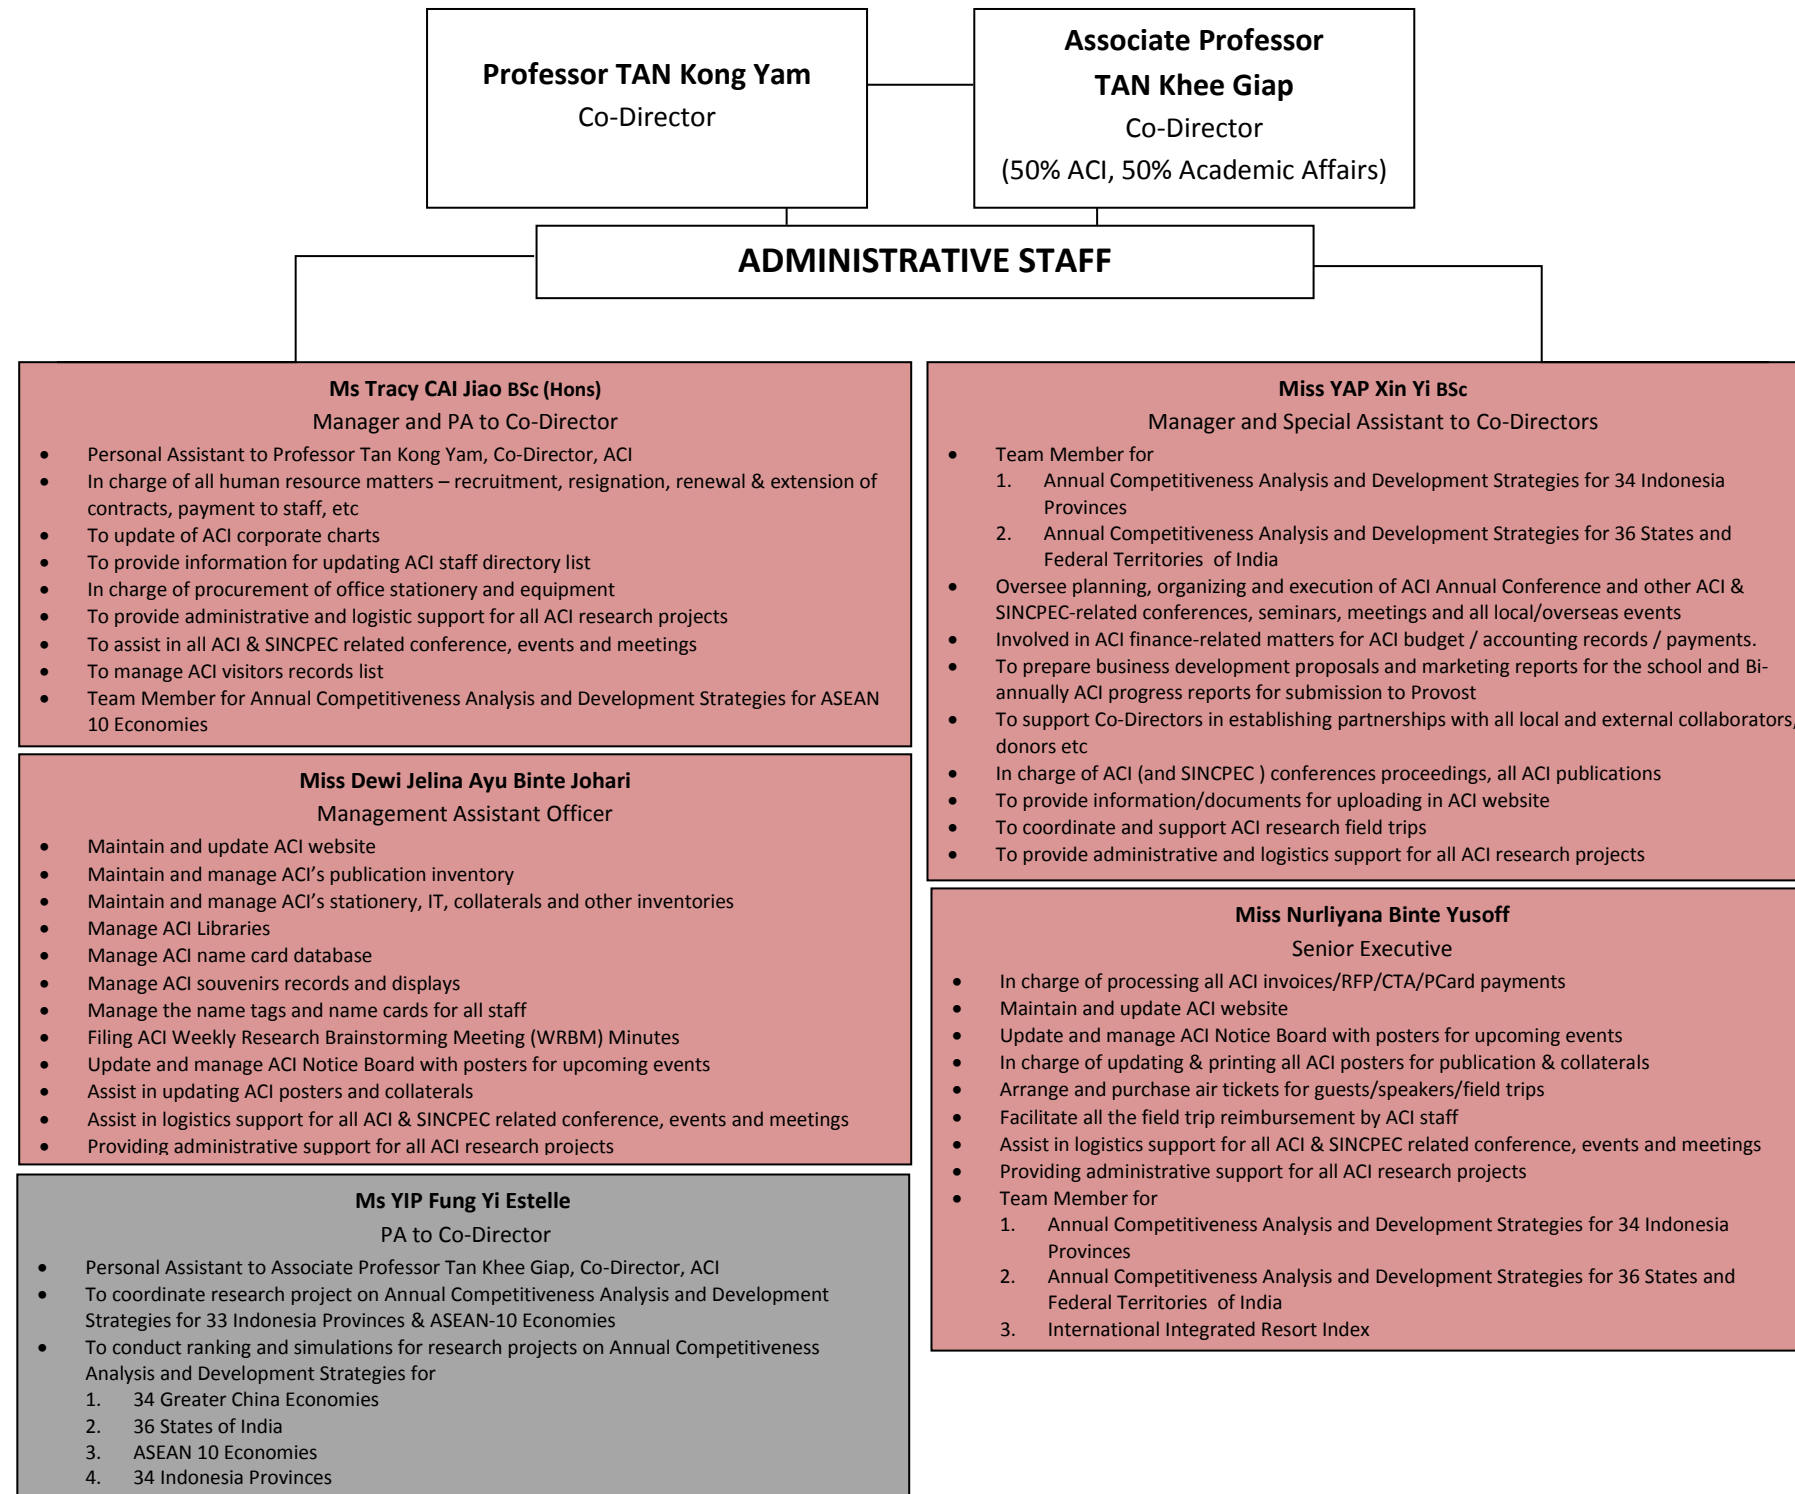

CORPORATE STRUCTURE OF ASIA COMPETITIVENESS INSTITUTE (Administrative Staff) – as of 4 January 2019

Legend:

-  Full-Time Contract Base
-  Full-Time Project Base (CFS)

Updated: 4-Jan-19
Vetted By: Co-Director, ACI