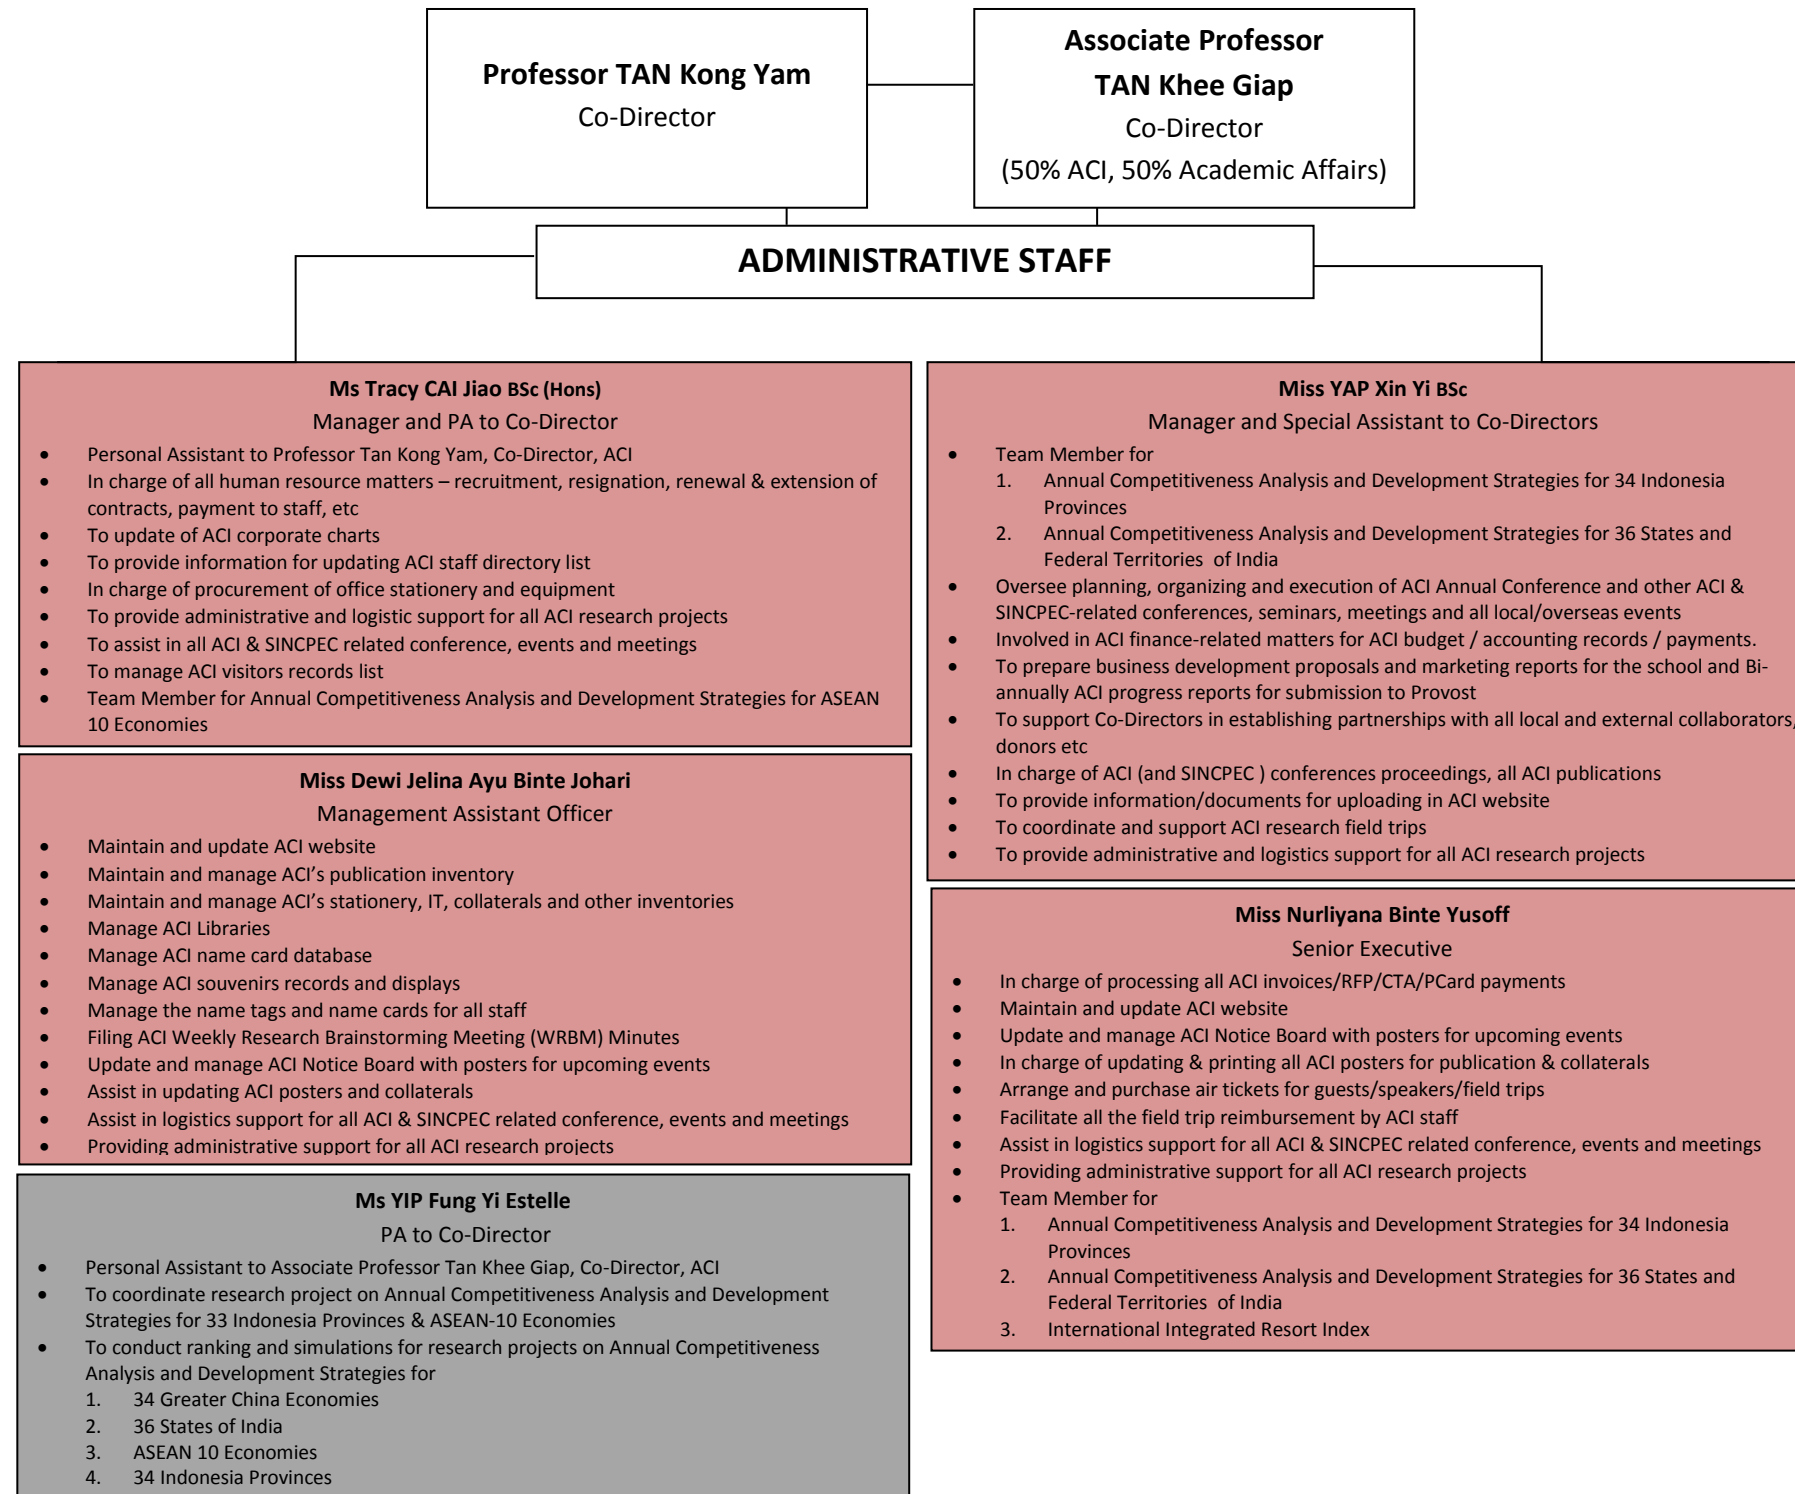

CORPORATE STRUCTURE OF ASIA COMPETITIVENESS INSTITUTE (Administrative Staff) – as of 1 April 2019

Legend:

-  Full-Time Contract Base
-  Full-Time Project Base (CFS)

Updated: 1-Apr-19
Vetted By: Co-Director, ACI