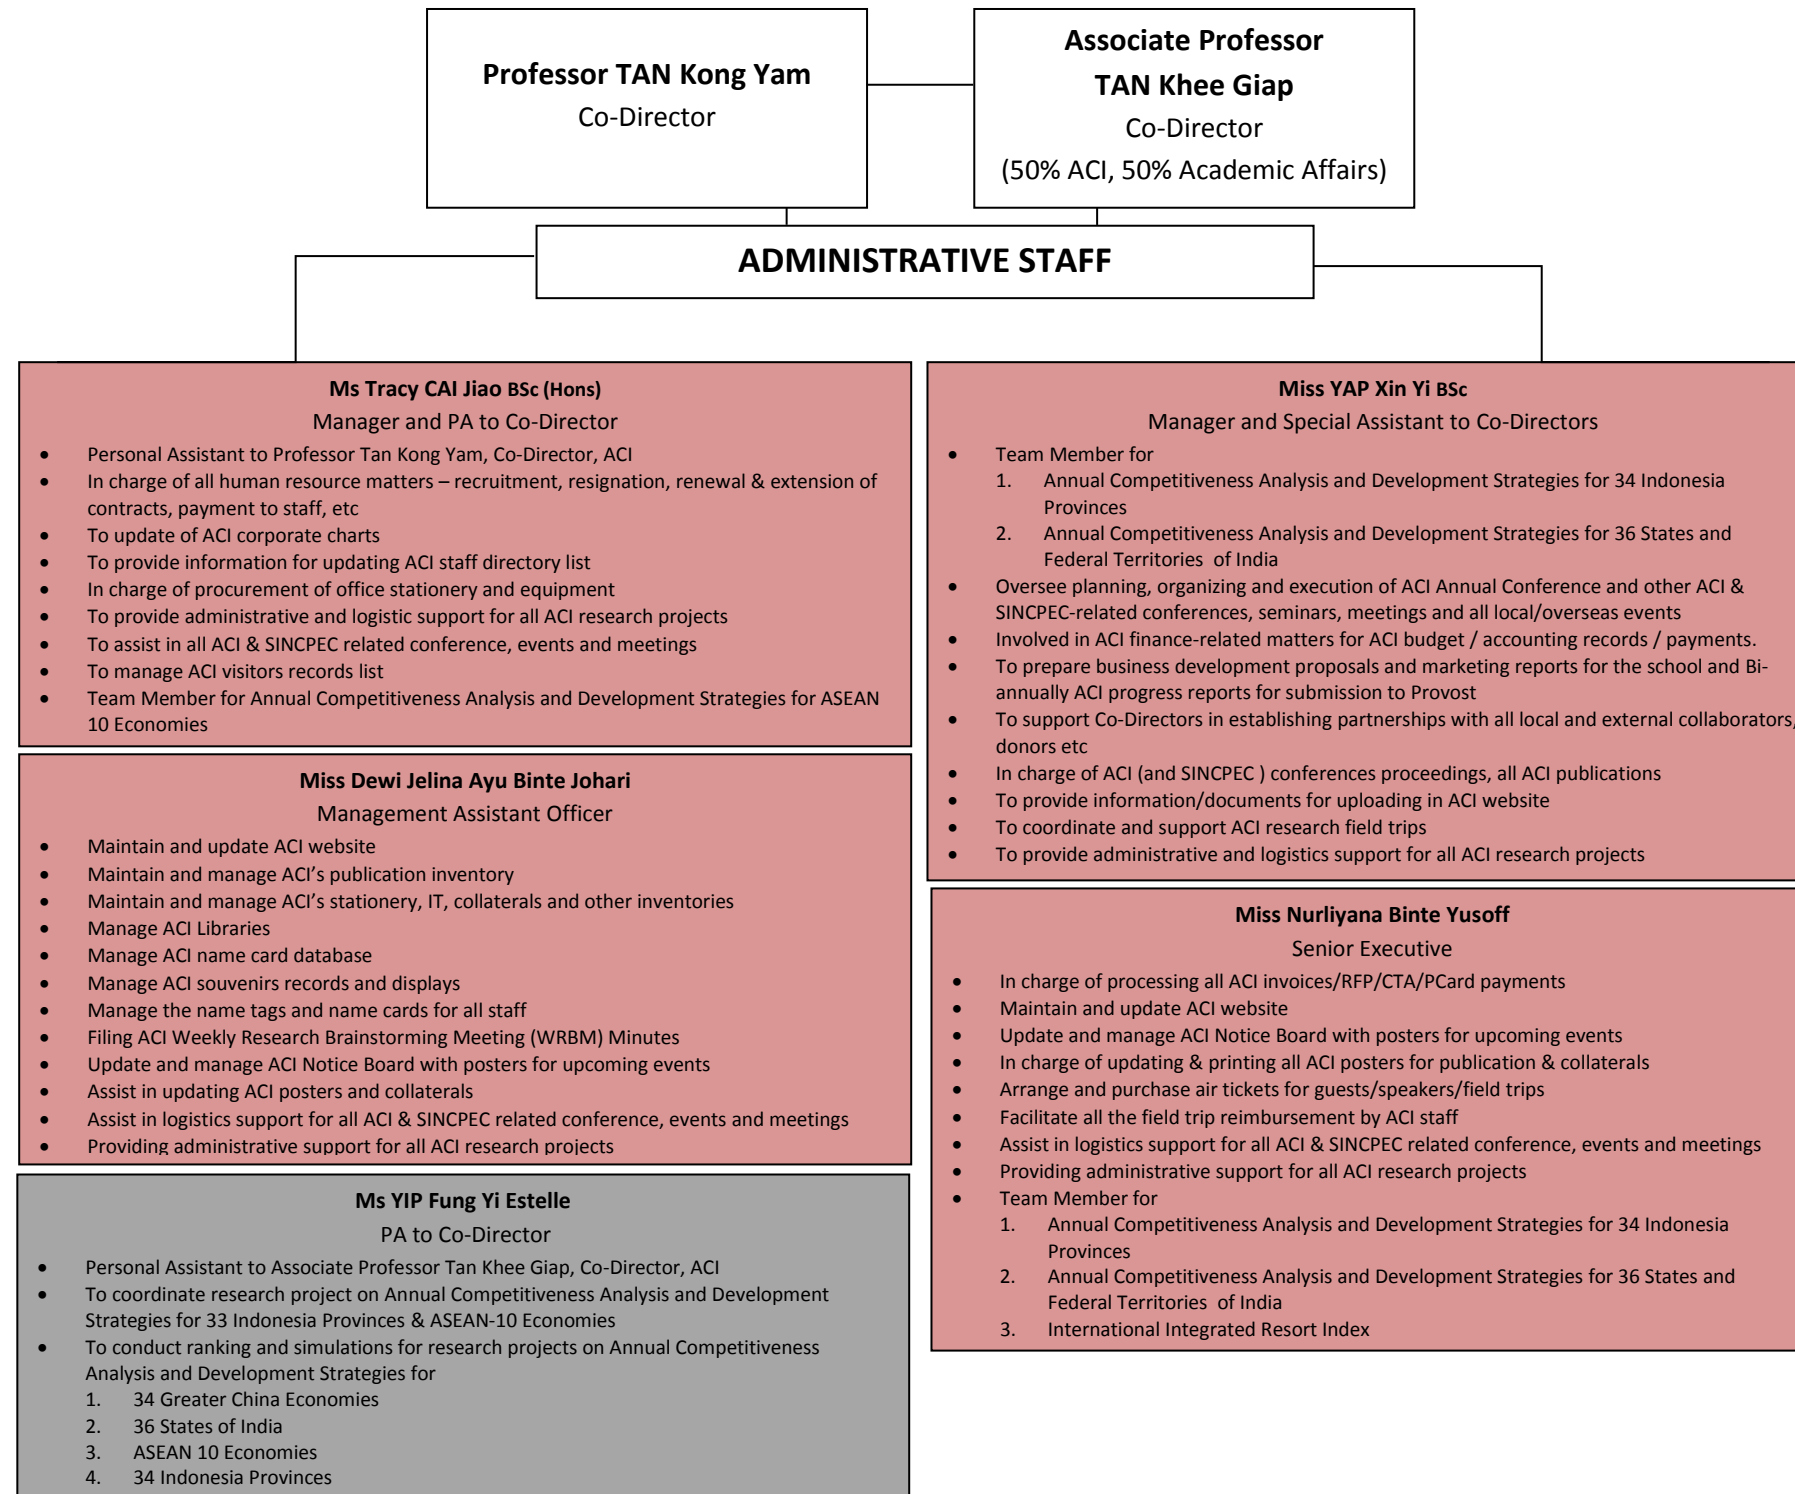

**CORPORATE STRUCTURE OF ASIA COMPETITIVENESS INSTITUTE (Administrative Staff) – as of 4 December 2018**

**Legend:**

-  Full-Time Contract Base
-  Full-Time Project Base (CFS)

**Updated: 4-Dec-18**  
**Vetted By: Co-Director, ACI**