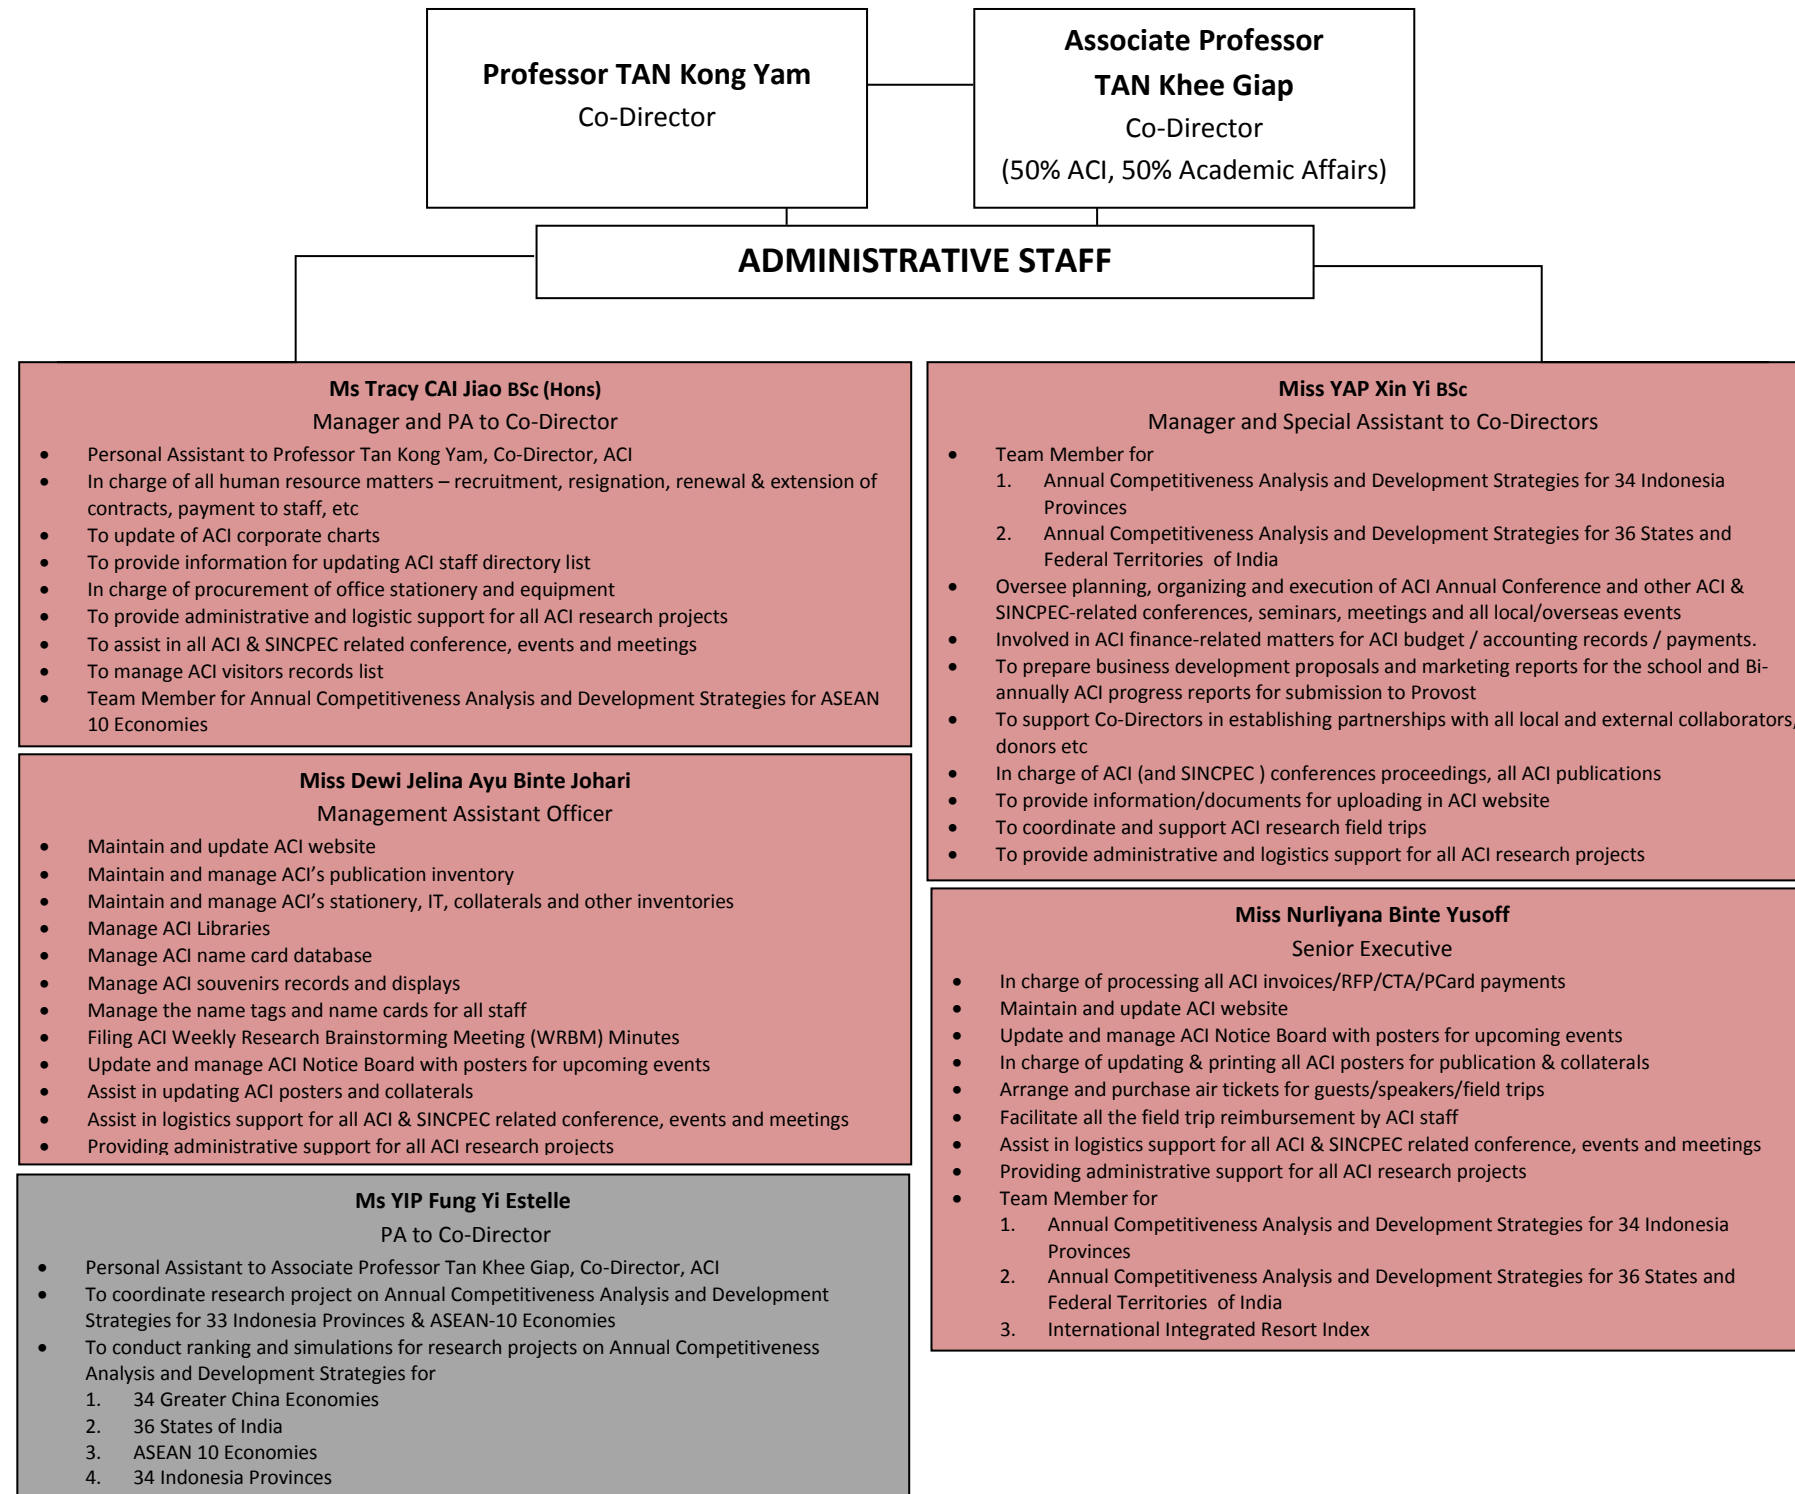

CORPORATE STRUCTURE OF ASIA COMPETITIVENESS INSTITUTE (Administrative Staff) – as of 2 November 2018

Legend:

-  Full-Time Contract Base
-  Full-Time Project Base (CFS)

Updated: 2-Nov-18
Vetted By: Co-Director, ACI