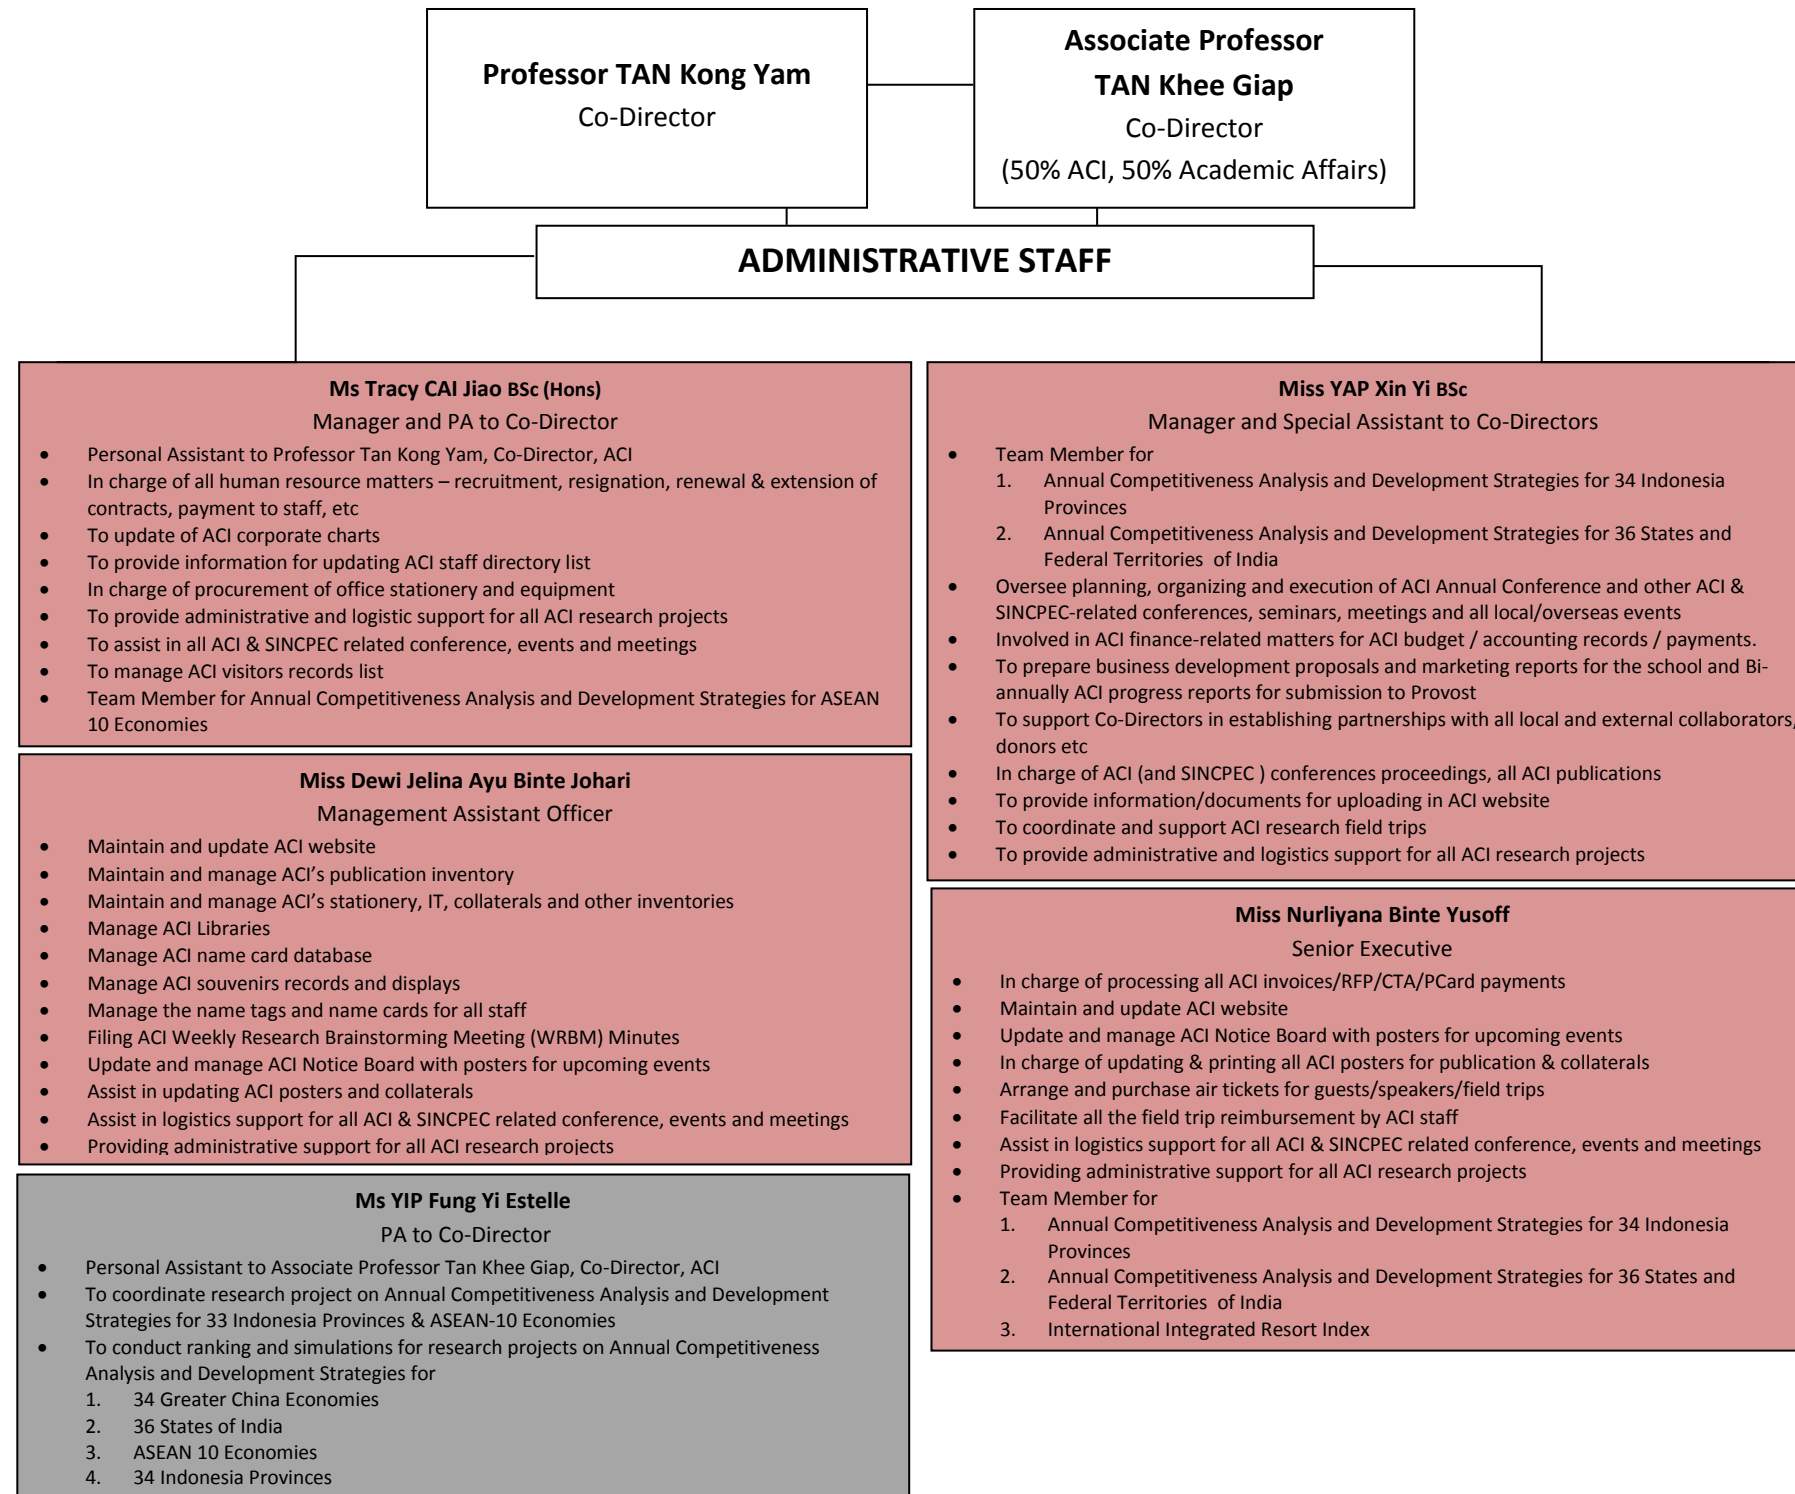

CORPORATE STRUCTURE OF ASIA COMPETITIVENESS INSTITUTE (Administrative Staff) – as of 5 Feb 2018

Legend:

-  Full-Time Contract Base
-  Full-Time Project Base (CFS)

Updated: 5-Feb-18
Vetted By: Co-Director, ACI