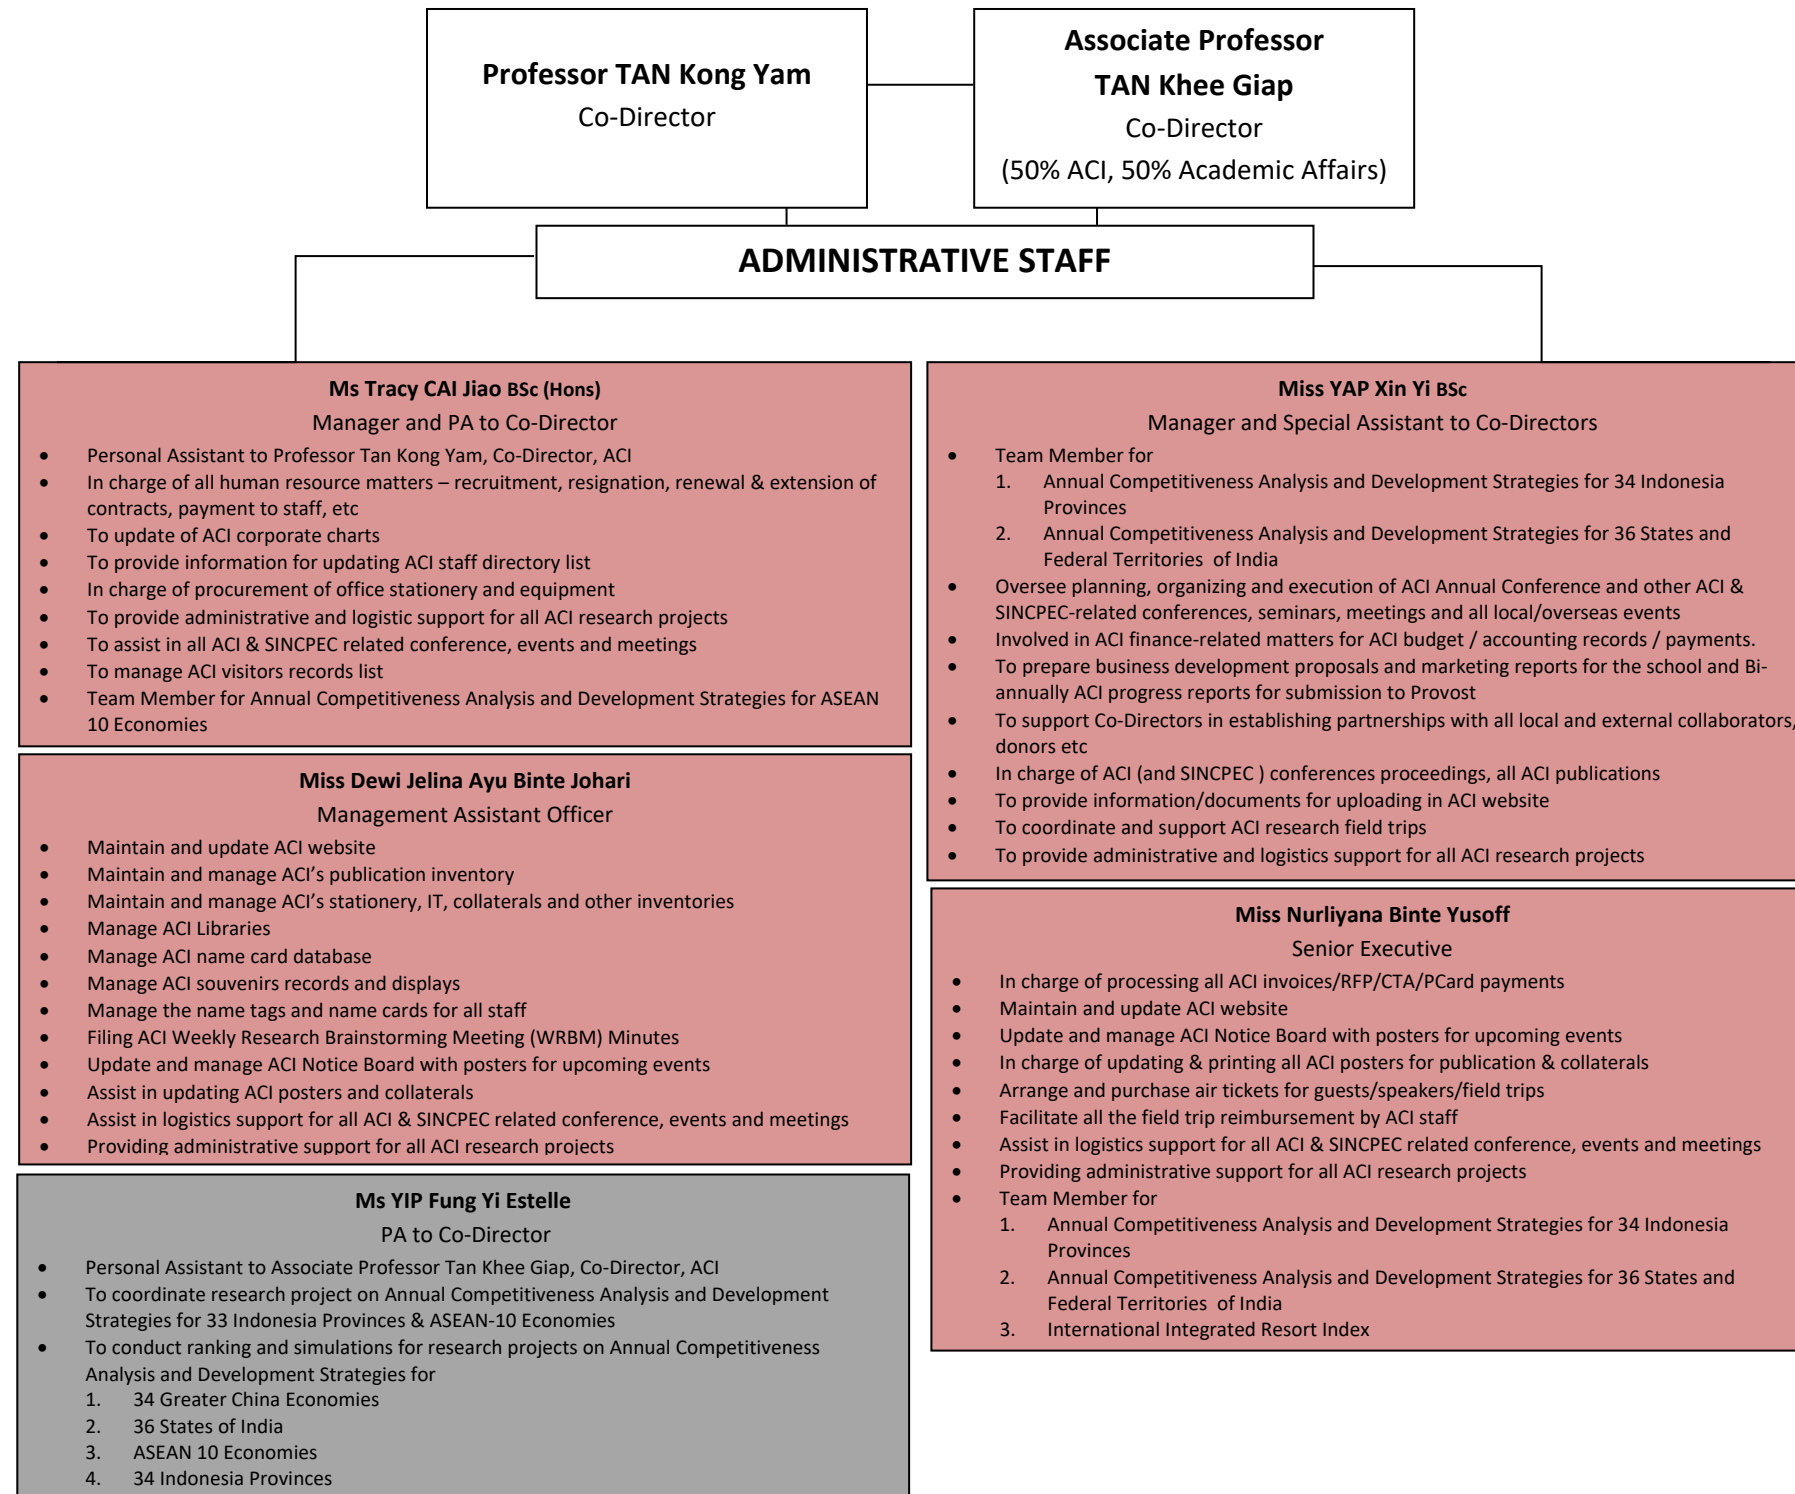

CORPORATE STRUCTURE OF ASIA COMPETITIVENESS INSTITUTE (Administrative Staff) – as of 1 October 2018

Legend:

- Full-Time Contract Base
- Full-Time Project Base (CFS)

Updated: 1-Oct-18
Vetted By: Co-Director, ACI